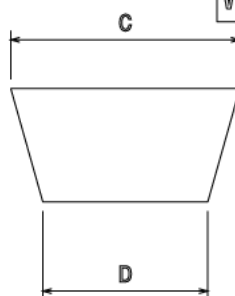

WN8 - WEDGE NUT

Description WN8 - M8 Wedge Nut

Finish BZP

Material Steel

Packaging Packed in qty 100

Additional Notes

Isometric view

	A	B	C	D
WN6	M6	12	25	18
WN8	M8	12	25	18
WN10	M10	12	25	18
WN12	M12	15	30	21.7

TOP VIEW

SIDE VIEW

All measurements in mm unless otherwise stated