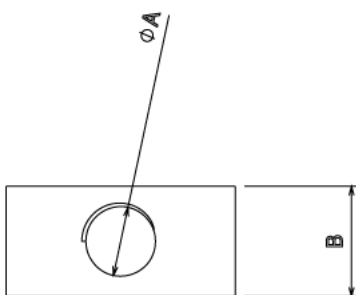

WN8 - WEDGE NUT

Description WN8 - M8 Wedge Nut

Finish BZP

Material Steel

Packaging Packed in qty 100

Additional Notes

Isometric view

	A	B	C	D
WN6	M6	12	25	18
WN8	M8	12	25	18
WN10	M10	12	25	18
WN12	M12	15	30	21.7

TOP VIEW

SIDE VIEW

All measurements in mm unless otherwise stated