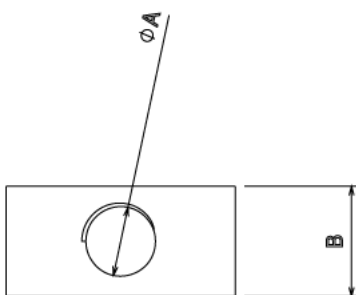

WN12 - WEDGE NUT

Description WN12 - M12 Wedge Nut

Finish BZP

Material Steel

Packaging Packed in qty 100

Additional Notes

Isometric view

	A	B	C	D
WN6	M6	12	25	18
WN8	M8	12	25	18
WN10	M10	12	25	18
WN12	M12	15	30	21.7

TOP VIEW

SIDE VIEW

All measurements in mm unless otherwise stated