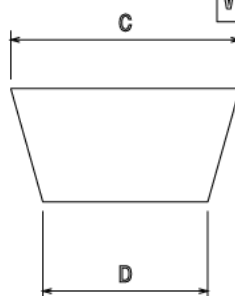

WN12 - WEDGE NUT

Description WN12 - M12 Wedge Nut

Finish BZP

Material Steel

Packaging Packed in qty 100

Additional Notes

Isometric view

	A	B	C	D
WN6	M6	12	25	18
WN8	M8	12	25	18
WN10	M10	12	25	18
WN12	M12	15	30	21.7

TOP VIEW

SIDE VIEW

All measurements in mm unless otherwise stated