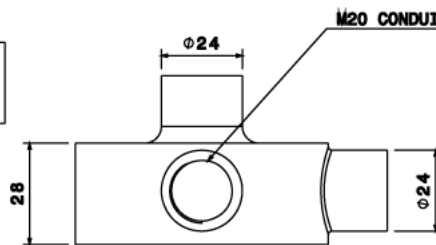

TB5 - MALLEABLE CONDUIT BOX

Description TB5 - 20mm Tee Back Outlet Malleable Conduit Box

Finish Galvanised (G) or Black Enamel (B)

Material Malleable Iron

Packaging Packed in qty 10

Additional Notes

Isometric view

Bottom view

Top view

Side view

Front view

All measurements in mm unless otherwise stated