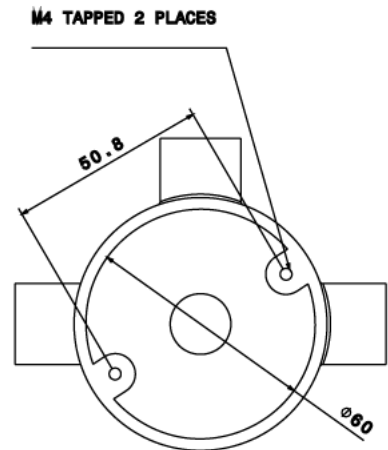

TB5 - MALLEABLE CONDUIT BOX

Description TB5 - 20mm Tee Back Outlet Malleable Conduit Box

Finish Galvanised (G) or Black Enamel (B)

Material Malleable Iron

Packaging Packed in qty 10

Additional Notes

Isometric view

Bottom view

Top view

Side view

Front view

All measurements in mm unless otherwise stated