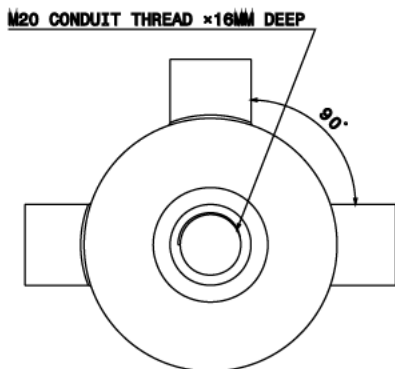

TB5 - MALLEABLE CONDUIT BOX

Description TB5 - 20mm Tee Back Outlet Malleable Conduit Box

Finish Galvanised (G) or Black Enamel (B)

Material Malleable Iron

Packaging Packed in qty 10

Additional Notes

Isometric view

Bottom view

Top view

Side view

Front view

All measurements in mm unless otherwise stated