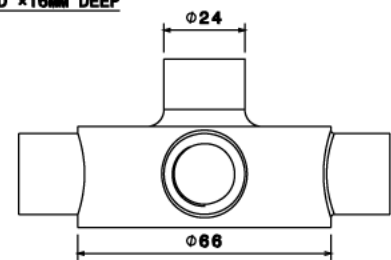

TB5 - MALLEABLE CONDUIT BOX

Description TB5 - 20mm Tee Back Outlet Malleable Conduit Box

Finish Galvanised (G) or Black Enamel (B)

Material Malleable Iron

Packaging Packed in qty 10

Additional Notes

Isometric view

Bottom view

Top view

Side view

Front view

All measurements in mm unless otherwise stated