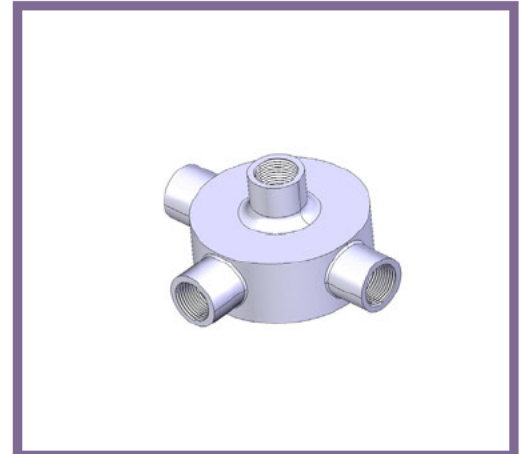

TB5 - MALLEABLE CONDUIT BOX

Description TB5 - 20mm Tee Back Outlet Malleable Conduit Box

Finish Galvanised (G) or Black Enamel (B)

Material Malleable Iron

Packaging Packed in qty 10

Additional Notes

Isometric view

Bottom view

Top view

Side view

Front view

All measurements in mm unless otherwise stated