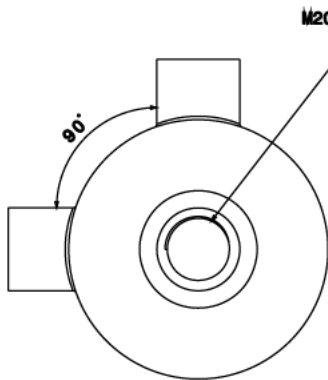

TB4 - MALLEABLE CONDUIT BOX

Description TB4 - 20mm Angle Back Outlet Malleable Conduit Box

Finish Galvanised (G) or Black Enamel (B)

Material Malleable Iron

Packaging Packed in qty 10

Additional Notes

Isometric view

Bottom view

Top view

M20 CONDUIT THREAD x 16MM DEEP

Front view

M20 CONDUIT THREAD x 16MM DEEP

Side view

All measurements in mm unless otherwise stated