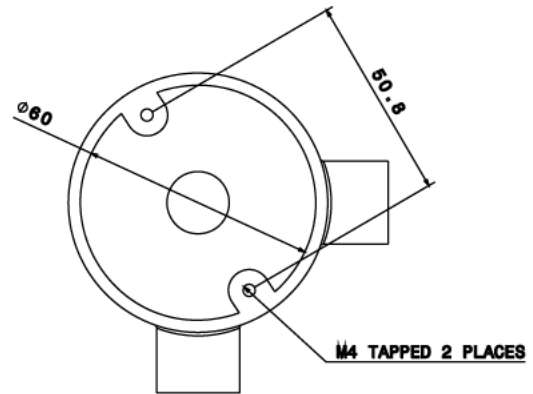

TB4 - MALLEABLE CONDUIT BOX

Description TB4 - 20mm Angle Back Outlet Malleable Conduit Box

Finish Galvanised (G) or Black Enamel (B)

Material Malleable Iron

Packaging Packed in qty 10

Additional Notes

Isometric view

Bottom view

Top view

M20 CONDUIT THREAD x 16MM DEEP

Front view

M20 CONDUIT THREAD x 16MM DEEP

Side view

All measurements in mm unless otherwise stated