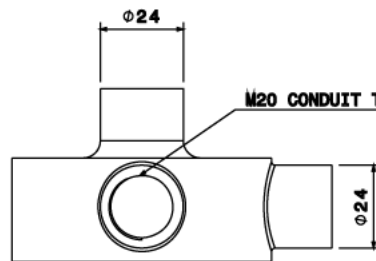

TB4 - MALLEABLE CONDUIT BOX

Description TB4 - 20mm Angle Back Outlet Malleable Conduit Box

Finish Galvanised (G) or Black Enamel (B)

Material Malleable Iron

Packaging Packed in qty 10

Additional Notes

Isometric view

Bottom view

Top view

M20 CONDUIT THREAD x 16MM DEEP

Front view

M20 CONDUIT THREAD x 16MM DEEP

Side view

All measurements in mm unless otherwise stated