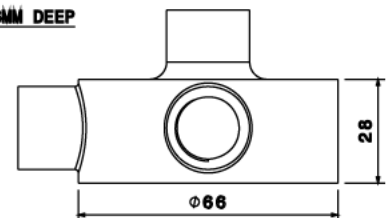

TB4 - MALLEABLE CONDUIT BOX

Description TB4 - 20mm Angle Back Outlet Malleable Conduit Box

Finish Galvanised (G) or Black Enamel (B)

Material Malleable Iron

Packaging Packed in qty 10

Additional Notes

Isometric view

Bottom view

Top view

M20 CONDUIT THREAD x 16MM DEEP

Front view

M20 CONDUIT THREAD x 16MM DEEP

Side view

All measurements in mm unless otherwise stated