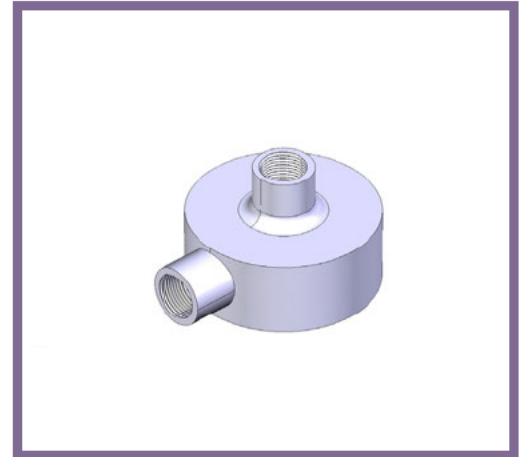

TB2 - MALLEABLE CONDUIT BOX

Description TB2 - 20mm Terminal Back Outlet Malleable Conduit Box

Finish Galvanised (G) or Black Enamel (B)

Material Malleable Iron

Packaging Packed in qty 10

Additional Notes

Isometric view

Bottom view

Front view

Top view

Side view

All measurements in mm unless otherwise stated