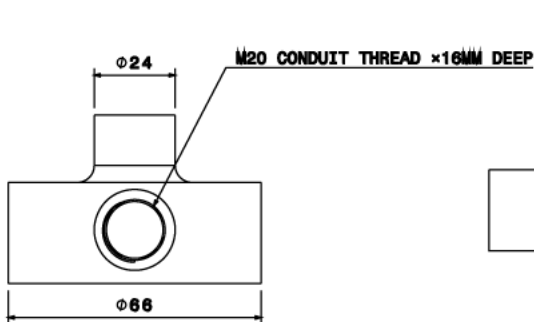

TB2 - MALLEABLE CONDUIT BOX

Description TB2 - 20mm Terminal Back Outlet Malleable Conduit Box

Finish Galvanised (G) or Black Enamel (B)

Material Malleable Iron

Packaging Packed in qty 10

Additional Notes

Isometric view

Bottom view

Front view

Top view

Side view

All measurements in mm unless otherwise stated