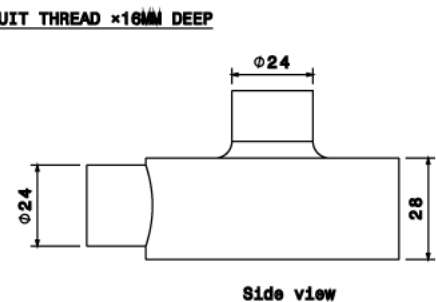

TB2 - MALLEABLE CONDUIT BOX

Description TB2 - 20mm Terminal Back Outlet Malleable Conduit Box

Finish Galvanised (G) or Black Enamel (B)

Material Malleable Iron

Packaging Packed in qty 10

Additional Notes

Isometric view

Bottom view

Front view

Top view

Side view

All measurements in mm unless otherwise stated