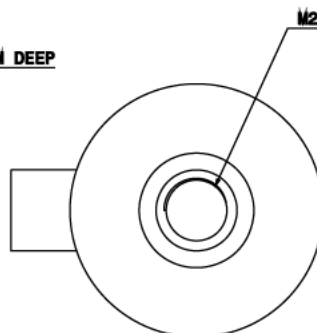

TB2 - MALLEABLE CONDUIT BOX

Description TB2 - 20mm Terminal Back Outlet Malleable Conduit Box

Finish Galvanised (G) or Black Enamel (B)

Material Malleable Iron

Packaging Packed in qty 10

Additional Notes

Isometric view

Bottom view

Front view

Top view

Side view

All measurements in mm unless otherwise stated