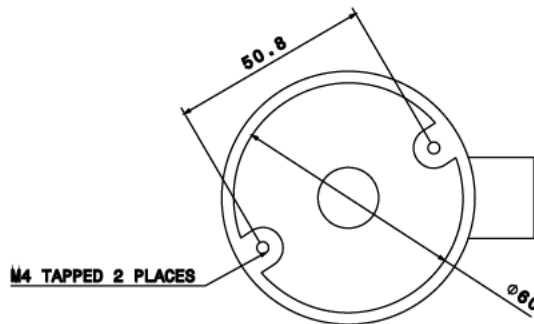

TB2 - MALLEABLE CONDUIT BOX

Description TB2 - 20mm Terminal Back Outlet Malleable Conduit Box

Finish Galvanised (G) or Black Enamel (B)

Material Malleable Iron

Packaging Packed in qty 10

Additional Notes

Isometric view

Bottom view

Front view

Top view

Side view

All measurements in mm unless otherwise stated