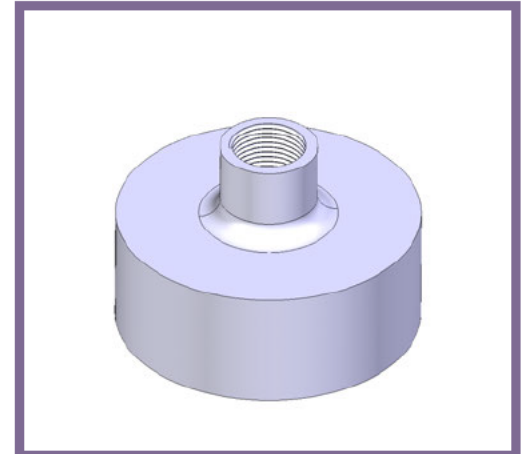

## TB1 - MALLEABLE CONDUIT BOX

**Description** TB1 - 20mm Back Outlet Malleable Conduit Box

**Finish** Galvanised (G) or Black Enamel (B)

**Material** Malleable Iron

**Packaging** Packed in qty 10

**Additional Notes**

Isometric view

All measurements in mm unless otherwise stated