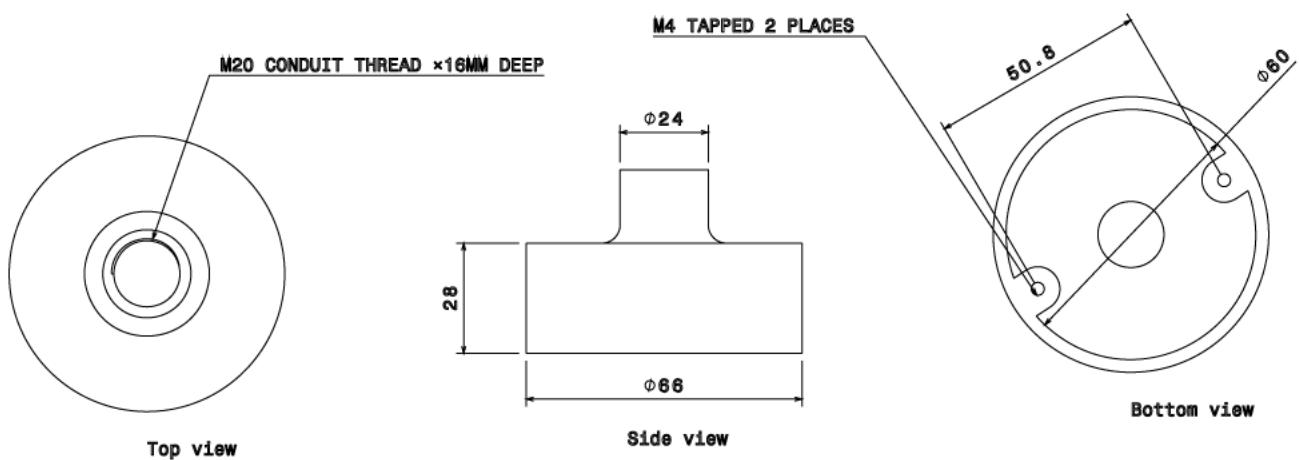

## TB1 - MALLEABLE CONDUIT BOX

**Description** TB1 - 20mm Back Outlet Malleable Conduit Box

**Finish** Galvanised (G) or Black Enamel (B)

**Material** Malleable Iron

**Packaging** Packed in qty 10

**Additional Notes**

Isometric view

All measurements in mm unless otherwise stated