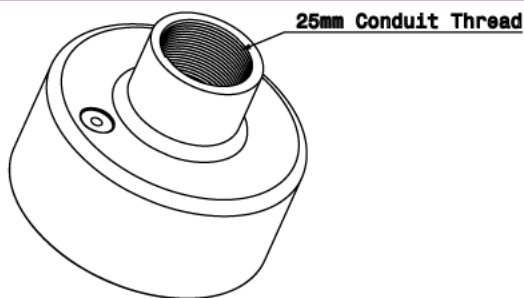

TB11 - MALLEABLE CONDUIT BOX

Description TB11G - 25mm Back Outlet Malleable Conduit Box

Finish Galvanised (G)

Material Malleable Iron

Packaging Packed in qty 10

Additional Notes

Isometric view

Side view

Top view

Bottom view

All measurements in mm unless otherwise stated