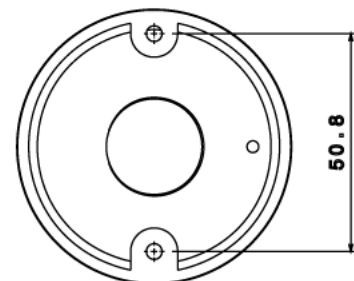

TB11 - MALLEABLE CONDUIT BOX

Description TB11G - 25mm Back Outlet Malleable Conduit Box

Finish Galvanised (G)

Material Malleable Iron

Packaging Packed in qty 10

Additional Notes

Isometric view

Side view

Top view

Bottom view

All measurements in mm unless otherwise stated