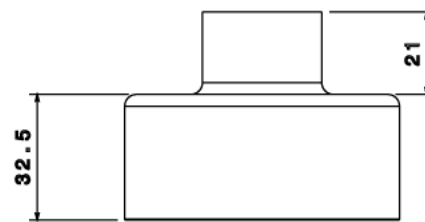

TB11 - MALLEABLE CONDUIT BOX

Description TB11G - 25mm Back Outlet Malleable Conduit Box

Finish Galvanised (G)

Material Malleable Iron

Packaging Packed in qty 10

Additional Notes

Isometric view

Side view

Top view

Bottom view

All measurements in mm unless otherwise stated