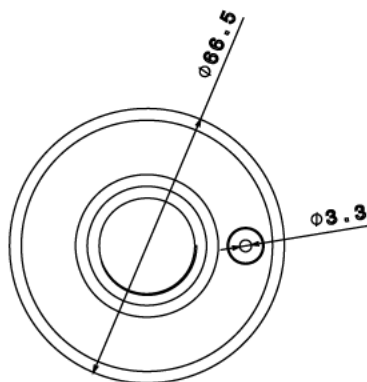

TB11 - MALLEABLE CONDUIT BOX

Description TB11G - 25mm Back Outlet Malleable Conduit Box

Finish Galvanised (G)

Material Malleable Iron

Packaging Packed in qty 10

Additional Notes

Isometric view

Side view

Top view

Bottom view

All measurements in mm unless otherwise stated