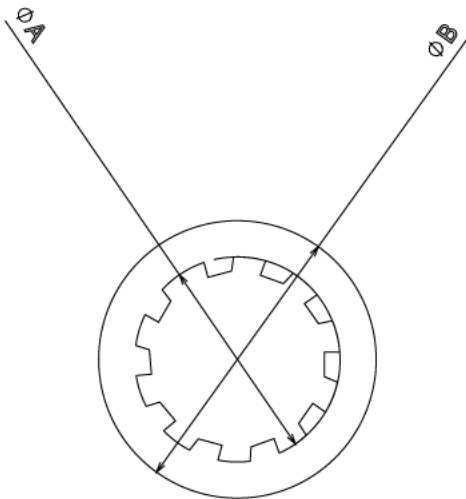

SW8 - SHAKE PROOF WASHER

Description SW8 - M8 Internal Tooth Shakeproof Washer

Finish BZP

Material Steel

Packaging Packed in qty 100

Additional Notes

Front view

	A	B
SW6	M6	10.85
SW8	M8	14.8
SW10	M10	17.8
SW12	M12	21.5
SW16	M16	25.7
SW20	M20	32.7
SW25	M25	39.15
SW32	M32	51.5

All measurements in mm unless otherwise stated