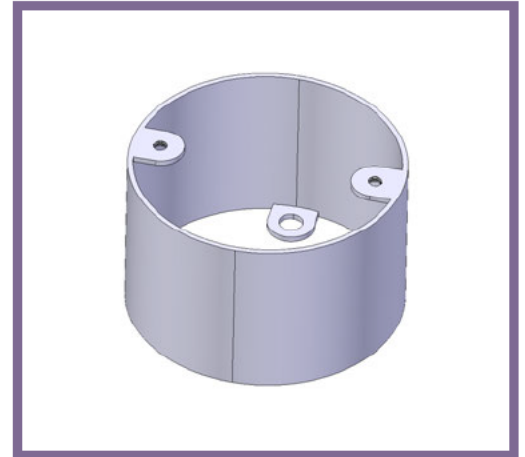

SR40 - EXTENSION RING

Description SR40G / B - 40mm Extension Ring

Finish BZP (G) or Black Enamel (B)

Material Steel

Packaging Packed in qty 20

Additional Notes

Isometric view

Top view

Side view

All measurements in mm unless otherwise stated