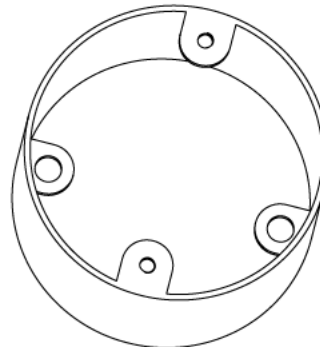

SR40 - EXTENSION RING

Description SR40G / B - 40mm Extension Ring

Finish BZP (G) or Black Enamel (B)

Material Steel

Packaging Packed in qty 20

Additional Notes

Isometric view

Top view

Side view

All measurements in mm unless otherwise stated