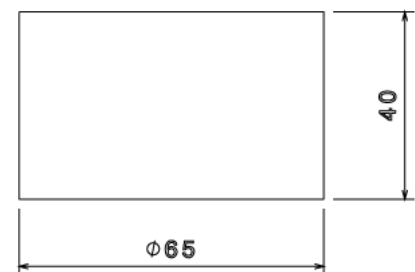

SR40 - EXTENSION RING

Description SR40G / B - 40mm Extension Ring

Finish BZP (G) or Black Enamel (B)

Material Steel

Packaging Packed in qty 20

Additional Notes

Isometric view

Top view

Side view

All measurements in mm unless otherwise stated