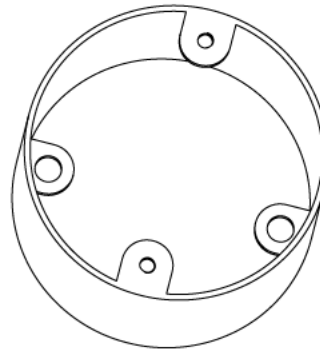

SR40 - EXTENSION RING

Description SR40G / B - 40mm Extension Ring

Finish BZP (G) or Black Enamel (B)

Material Steel

Packaging Packed in qty 20

Additional Notes

Isometric view

Top view

Side view

All measurements in mm unless otherwise stated