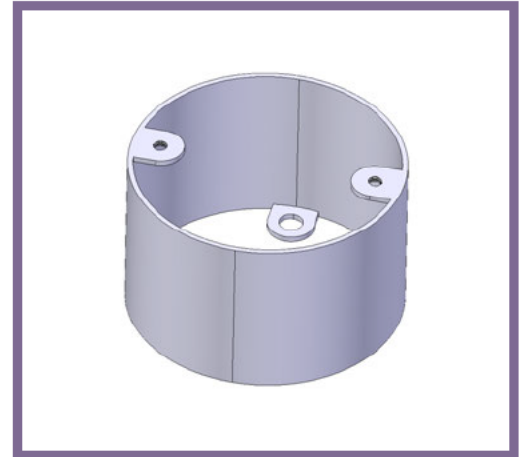

SR40 - EXTENSION RING

Description SR40G / B - 40mm Extension Ring

Finish BZP (G) or Black Enamel (B)

Material Steel

Packaging Packed in qty 20

Additional Notes

Isometric view

Top view

Side view

All measurements in mm unless otherwise stated