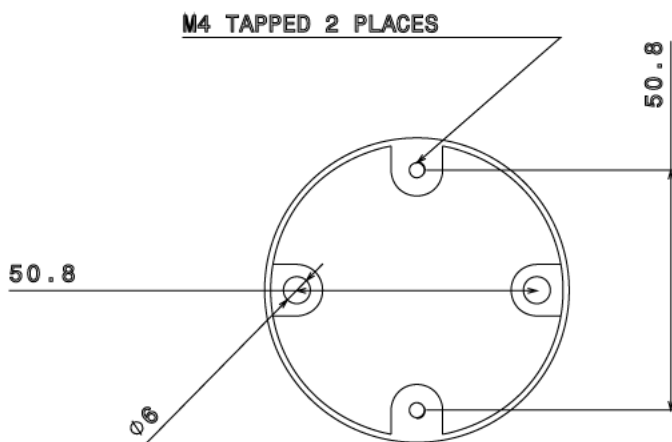

SR40 - EXTENSION RING

Description SR40G / B - 40mm Extension Ring

Finish BZP (G) or Black Enamel (B)

Material Steel

Packaging Packed in qty 20

Additional Notes

Isometric view

Top view

Side view

All measurements in mm unless otherwise stated