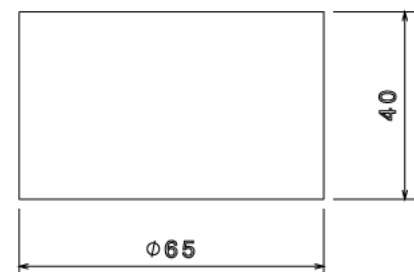

SR40 - EXTENSION RING

Description SR40G / B - 40mm Extension Ring

Finish BZP (G) or Black Enamel (B)

Material Steel

Packaging Packed in qty 20

Additional Notes

Isometric view

Top view

Side view

All measurements in mm unless otherwise stated