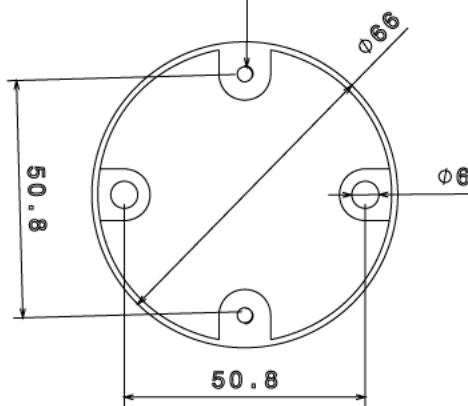

## SR25 - EXTENSION RING

**Description** SR25G / B - 25mm Extension Ring

**Finish** BZP (G) or Black Enamel (B)

**Material** Steel

**Packaging** Packed in qty 20

**Additional Notes**

Isometric view

M4 TAPPED 2 PLACES

Top view

Side view

All measurements in mm unless otherwise stated