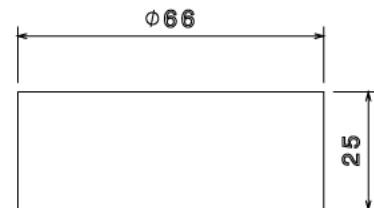

## SR25 - EXTENSION RING

**Description** SR25G / B - 25mm Extension Ring

**Finish** BZP (G) or Black Enamel (B)

**Material** Steel

**Packaging** Packed in qty 20

**Additional Notes**

Isometric view

M4 TAPPED 2 PLACES

Top view

Side view

All measurements in mm unless otherwise stated