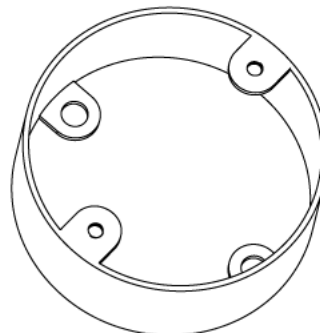

## SR25 - EXTENSION RING

**Description** SR25G / B - 25mm Extension Ring

**Finish** BZP (G) or Black Enamel (B)

**Material** Steel

**Packaging** Packed in qty 20

**Additional Notes**

Isometric view

M4 TAPPED 2 PLACES

Top view

Side view

All measurements in mm unless otherwise stated