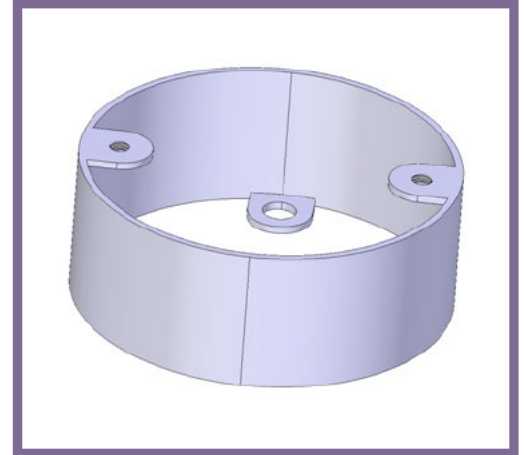

## SR25 - EXTENSION RING

**Description** SR25G / B - 25mm Extension Ring

**Finish** BZP (G) or Black Enamel (B)

**Material** Steel

**Packaging** Packed in qty 20

**Additional Notes**

Isometric view

M4 TAPPED 2 PLACES

Top view

Side view

All measurements in mm unless otherwise stated