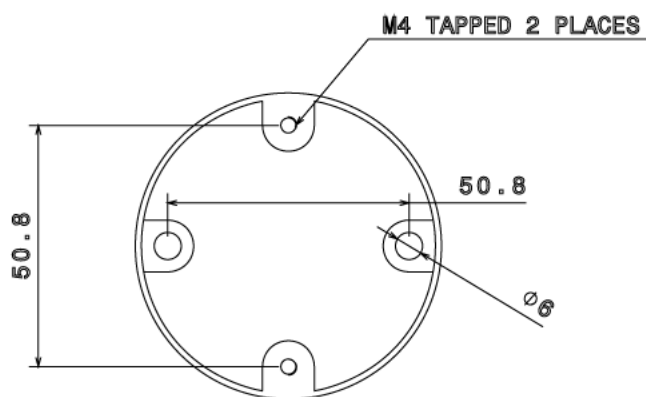

SR20 - EXTENSION RING

Description SR20G / B - 20mm Extension Ring

Finish BZP (G) or Black Enamel (B)

Material Steel

Packaging Packed in qty 20

Additional Notes

Isometric view

Top view

Side view

All measurements in mm unless otherwise stated