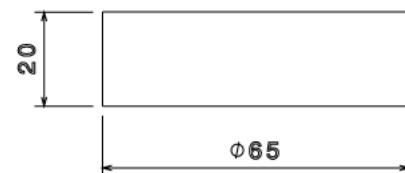

SR20 - EXTENSION RING

Description SR20G / B - 20mm Extension Ring

Finish BZP (G) or Black Enamel (B)

Material Steel

Packaging Packed in qty 20

Additional Notes

Isometric view

Top view

Side view

All measurements in mm unless otherwise stated