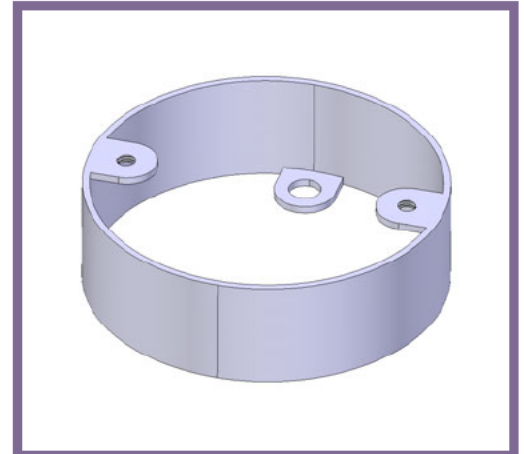

SR20 - EXTENSION RING

Description SR20G / B - 20mm Extension Ring

Finish BZP (G) or Black Enamel (B)

Material Steel

Packaging Packed in qty 20

Additional Notes

Isometric view

Top view

Side view

All measurements in mm unless otherwise stated