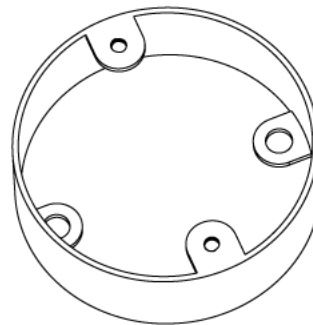

SR20 - EXTENSION RING

Description SR20G / B - 20mm Extension Ring

Finish BZP (G) or Black Enamel (B)

Material Steel

Packaging Packed in qty 20

Additional Notes

Isometric view

Top view

Side view

All measurements in mm unless otherwise stated