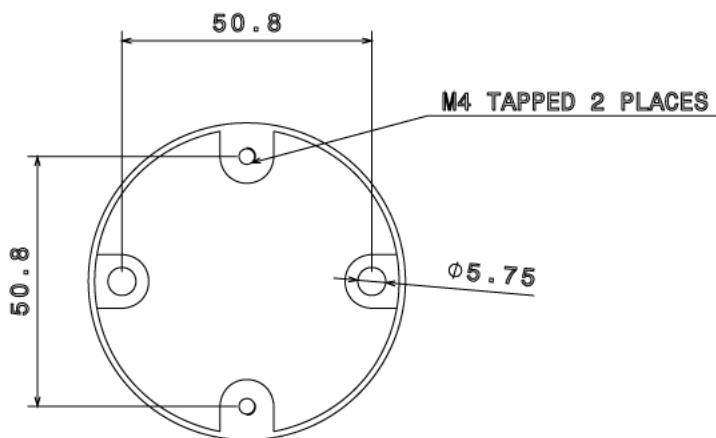

## SR13 - EXTENSION RING

**Description** SR13G / B - 13mm Extension Ring

**Finish** BZP (G) or Black Enamel (B)

**Material** Steel

**Packaging** Packed in qty 50

**Additional Notes**

Isometric view

Top view

Side view

All measurements in mm unless otherwise stated