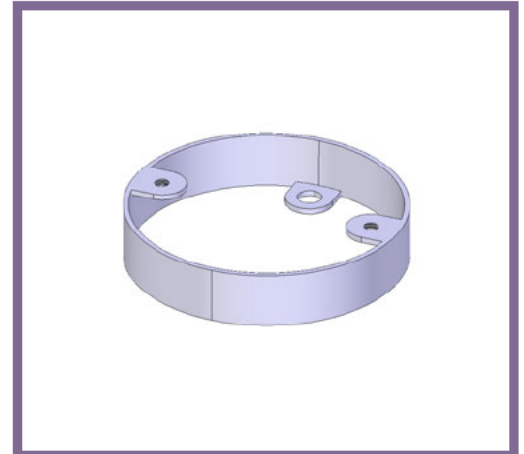

## SR13 - EXTENSION RING

**Description** SR13G / B - 13mm Extension Ring

**Finish** BZP (G) or Black Enamel (B)

**Material** Steel

**Packaging** Packed in qty 50

**Additional Notes**

Isometric view

Top view

Side view

All measurements in mm unless otherwise stated