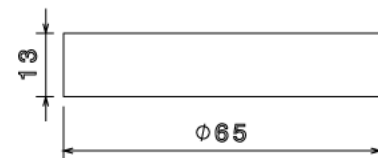

## SR13 - EXTENSION RING

**Description** SR13G / B - 13mm Extension Ring

**Finish** BZP (G) or Black Enamel (B)

**Material** Steel

**Packaging** Packed in qty 50

**Additional Notes**

Isometric view

Top view

Side view

All measurements in mm unless otherwise stated