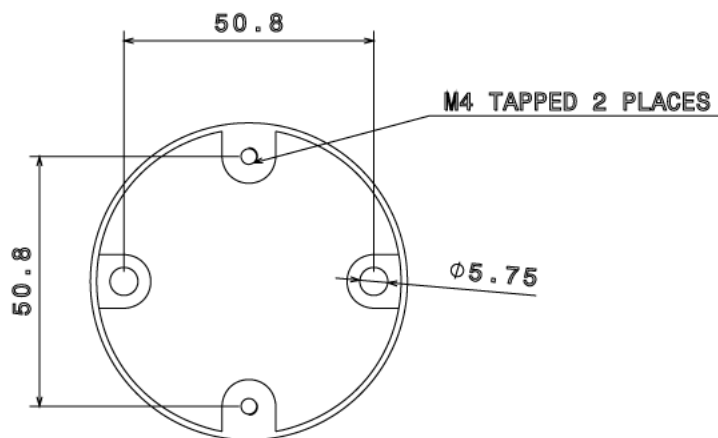

## SR13 - EXTENSION RING

**Description** SR13G / B - 13mm Extension Ring

**Finish** BZP (G) or Black Enamel (B)

**Material** Steel

**Packaging** Packed in qty 50

**Additional Notes**

Isometric view

Top view

Side view

All measurements in mm unless otherwise stated