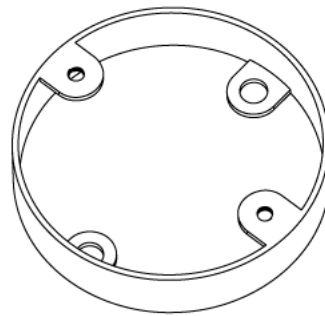

## SR13 - EXTENSION RING

**Description** SR13G / B - 13mm Extension Ring

**Finish** BZP (G) or Black Enamel (B)

**Material** Steel

**Packaging** Packed in qty 50

**Additional Notes**

Isometric view

Top view

Side view

All measurements in mm unless otherwise stated