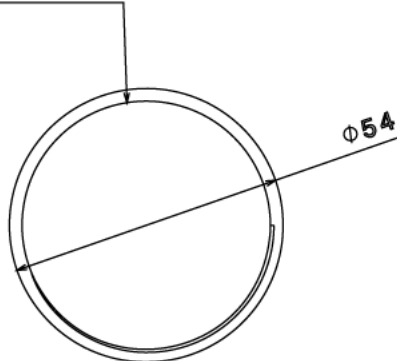

SC5 - CONDUIT SOLID COUPLER

Description SC5 - - 2" Conduit Solid Coupler

Finish Galvanised (G) or Black Enamel (B)

Material Steel

Packaging Packed in qty 10

Additional Notes

Isometric view

2 Inch Thread

Top view

Side view

All measurements in mm unless otherwise stated