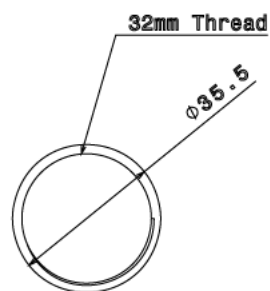

## SC3 - CONDUIT SOLID COUPLER

**Description** SC3 - - 32mm Conduit Solid Coupler

**Finish** Galvanised (G) or Black Enamel (B)

**Material** Steel

**Packaging** Packed in qty 50

**Additional Notes**

**Isometric view**  
Scale: 1:1

**Top view**

**Side view**

All measurements in mm unless otherwise stated