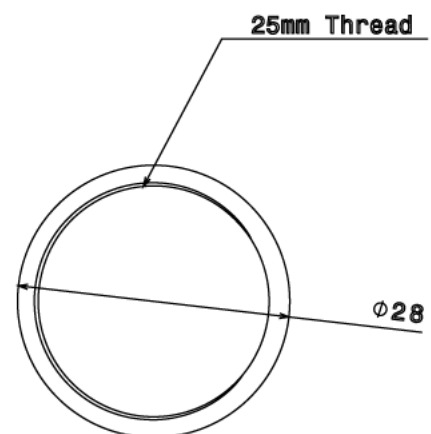

## SC2 - CONDUIT SOLID COUPLER

**Description** SC2 - - 25mm Conduit Solid Coupler

**Finish** Galvanised (G) or Black Enamel (B)

**Material** Steel

**Packaging** Packed in qty 50

**Additional Notes**

Isometric view

Side view

Top view

All measurements in mm unless otherwise stated