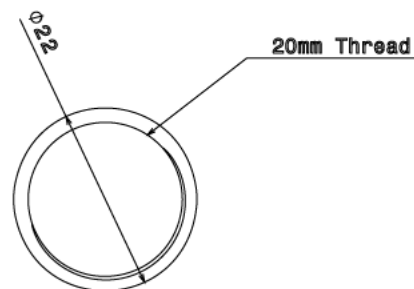

## SC1 - CONDUIT SOLID COUPLER

**Description** SC1 - - 20mm Conduit Solid Coupler

**Finish** Galvanised (G) or Black Enamel (B)

**Material** Steel

**Packaging** Packed in qty 100

**Additional Notes**

**Isometric view**

**Side view**

**Top view**

All measurements in mm unless otherwise stated