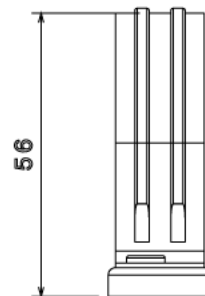

SBS50 - SPACER BAR SADDLE

Description SBS50G / B - 2" Spacer Bar Saddle

Finish BZP (G) or Black Enamel (B)

Material Pressed Steel

Packaging Packed in qty 50

Additional Notes

Isometric view

Side view

Top view

Side view

All measurements in mm unless otherwise stated