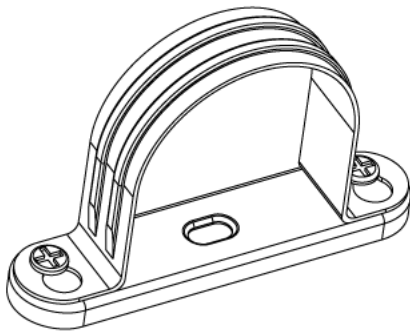

SBS50 - SPACER BAR SADDLE

Description SBS50G / B - 2" Spacer Bar Saddle

Finish BZP (G) or Black Enamel (B)

Material Pressed Steel

Packaging Packed in qty 50

Additional Notes

Isometric view

Side view

Top view

Side view

All measurements in mm unless otherwise stated