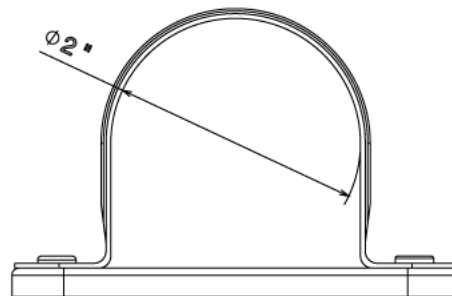

SBS50 - SPACER BAR SADDLE

Description SBS50G / B - 2" Spacer Bar Saddle

Finish BZP (G) or Black Enamel (B)

Material Pressed Steel

Packaging Packed in qty 50

Additional Notes

Isometric view

Side view

Top view

Side view

All measurements in mm unless otherwise stated