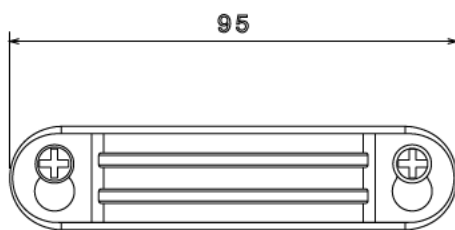

SBS50 - SPACER BAR SADDLE

Description SBS50G / B - 2" Spacer Bar Saddle

Finish BZP (G) or Black Enamel (B)

Material Pressed Steel

Packaging Packed in qty 50

Additional Notes

Isometric view

Side view

Top view

Side view

All measurements in mm unless otherwise stated