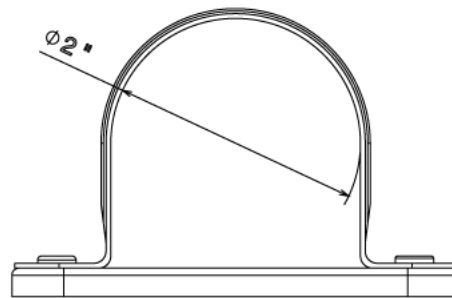

SBS50 - SPACER BAR SADDLE

Description SBS50G / B - 2" Spacer Bar Saddle

Finish BZP (G) or Black Enamel (B)

Material Pressed Steel

Packaging Packed in qty 50

Additional Notes

Isometric view

Side view

Top view

Side view

All measurements in mm unless otherwise stated