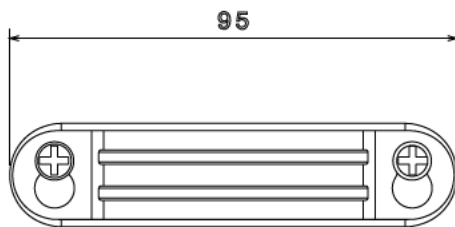

SBS50 - SPACER BAR SADDLE

Description SBS50G / B - 2" Spacer Bar Saddle

Finish BZP (G) or Black Enamel (B)

Material Pressed Steel

Packaging Packed in qty 50

Additional Notes

Isometric view

Side view

Top view

Side view

All measurements in mm unless otherwise stated