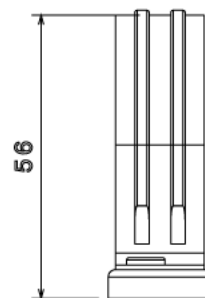

SBS50 - SPACER BAR SADDLE

Description SBS50G / B - 2" Spacer Bar Saddle

Finish BZP (G) or Black Enamel (B)

Material Pressed Steel

Packaging Packed in qty 50

Additional Notes

Isometric view

Side view

Top view

Side view

All measurements in mm unless otherwise stated