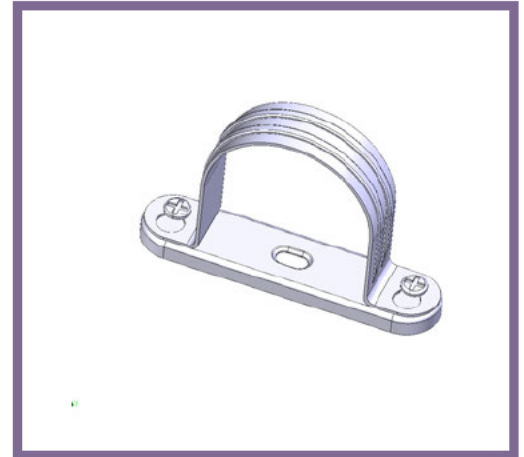

SBS50 - SPACER BAR SADDLE

Description SBS50G / B - 2" Spacer Bar Saddle

Finish BZP (G) or Black Enamel (B)

Material Pressed Steel

Packaging Packed in qty 50

Additional Notes

Isometric view

Side view

Top view

Side view

All measurements in mm unless otherwise stated