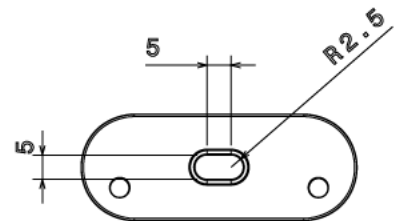

SBS20WH - FIRE RESISTANT SPACER BAR SADDLE

Description SBS20WH - 20mm Fire Resistant Spacer Bar Saddle

Finish White

Material Pressed Steel

Packaging Packed in qty 100

Additional Notes RoHS Compliant
Fully Compliant to Amendment 3 BS7671

Isometric view

Bottom view

Top view

Front view

Side view

All measurements in mm unless otherwise stated