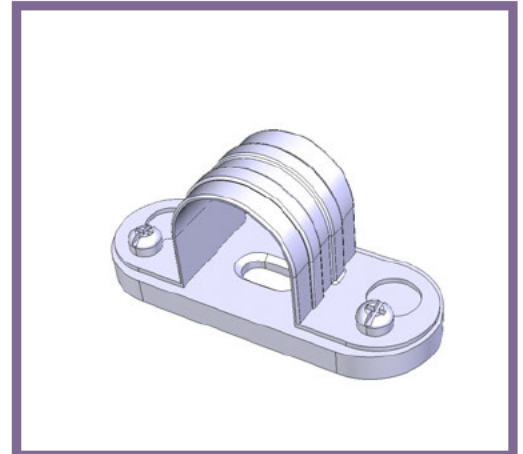

SBS20WH - FIRE RESISTANT SPACER BAR SADDLE

Description SBS20WH - 20mm Fire Resistant Spacer Bar Saddle

Finish White

Material Pressed Steel

Packaging Packed in qty 100

Additional Notes RoHS Compliant
Fully Compliant to Amendment 3 BS7671

Isometric view

Bottom view

Top view

Front view

Side view

All measurements in mm unless otherwise stated