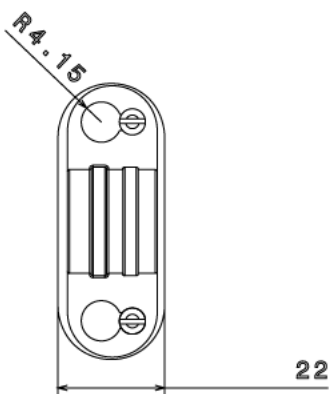

## SBS20WH - FIRE RESISTANT SPACER BAR SADDLE

**Description** SBS20WH - 20mm Fire Resistant Spacer Bar Saddle

**Finish** White

**Material** Pressed Steel

**Packaging** Packed in qty 100

**Additional Notes** RoHS Compliant  
Fully Compliant to Amendment 3 BS7671

Isometric view

Bottom view

Top view

Front view

Side view

All measurements in mm unless otherwise stated