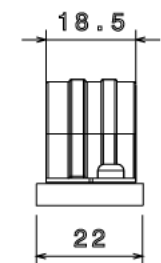

SBS20WH - FIRE RESISTANT SPACER BAR SADDLE

Description SBS20WH - 20mm Fire Resistant Spacer Bar Saddle

Finish White

Material Pressed Steel

Packaging Packed in qty 100

Additional Notes RoHS Compliant
Fully Compliant to Amendment 3 BS7671

Isometric view

Bottom view

Top view

Front view

Side view

All measurements in mm unless otherwise stated