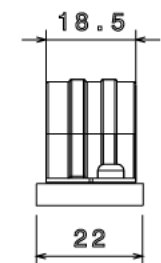

## SBS20WH - FIRE RESISTANT SPACER BAR SADDLE

**Description** SBS20WH - 20mm Fire Resistant Spacer Bar Saddle

**Finish** White

**Material** Pressed Steel

**Packaging** Packed in qty 100

**Additional Notes** RoHS Compliant  
Fully Compliant to Amendment 3 BS7671

Isometric view

Bottom view

Top view

Front view

Side view

All measurements in mm unless otherwise stated