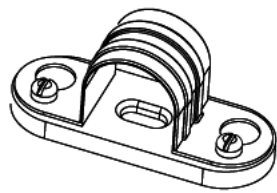

SBS20WH - FIRE RESISTANT SPACER BAR SADDLE

Description SBS20WH - 20mm Fire Resistant Spacer Bar Saddle

Finish White

Material Pressed Steel

Packaging Packed in qty 100

Additional Notes RoHS Compliant
Fully Compliant to Amendment 3 BS7671

Isometric view

Bottom view

Top view

Front view

Side view

All measurements in mm unless otherwise stated