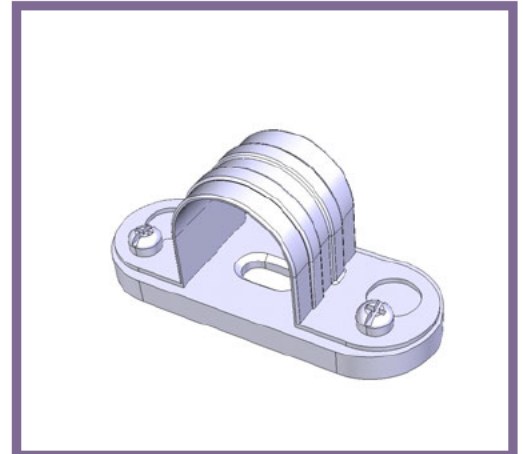

## SBS20WH - FIRE RESISTANT SPACER BAR SADDLE

**Description** SBS20WH - 20mm Fire Resistant Spacer Bar Saddle

**Finish** White

**Material** Pressed Steel

**Packaging** Packed in qty 100

**Additional Notes** RoHS Compliant  
Fully Compliant to Amendment 3 BS7671

Isometric view

Bottom view

Top view

Front view

Side view

All measurements in mm unless otherwise stated