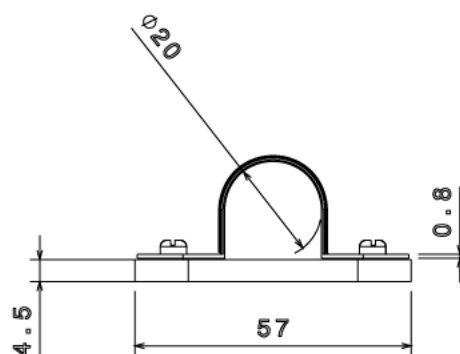

SBS20WH - FIRE RESISTANT SPACER BAR SADDLE

Description SBS20WH - 20mm Fire Resistant Spacer Bar Saddle

Finish White

Material Pressed Steel

Packaging Packed in qty 100

Additional Notes RoHS Compliant
Fully Compliant to Amendment 3 BS7671

Isometric view

Bottom view

Top view

Front view

Side view

All measurements in mm unless otherwise stated