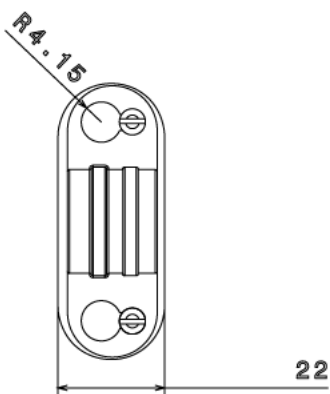

SBS20WH - FIRE RESISTANT SPACER BAR SADDLE

Description SBS20WH - 20mm Fire Resistant Spacer Bar Saddle

Finish White

Material Pressed Steel

Packaging Packed in qty 100

Additional Notes RoHS Compliant
Fully Compliant to Amendment 3 BS7671

Isometric view

Bottom view

Top view

Front view

Side view

All measurements in mm unless otherwise stated