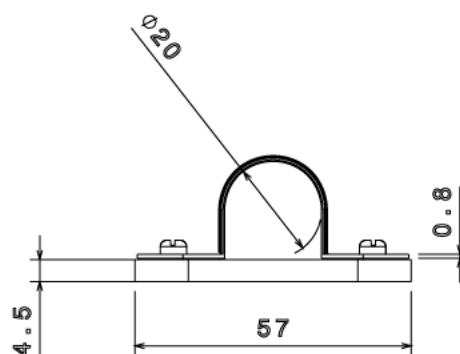

## SBS20WH - FIRE RESISTANT SPACER BAR SADDLE

**Description** SBS20WH - 20mm Fire Resistant Spacer Bar Saddle

**Finish** White

**Material** Pressed Steel

**Packaging** Packed in qty 100

**Additional Notes** RoHS Compliant  
Fully Compliant to Amendment 3 BS7671

Isometric view

Bottom view

Top view

Front view

Side view

All measurements in mm unless otherwise stated