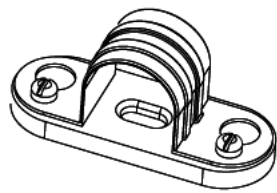

## SBS20WH - FIRE RESISTANT SPACER BAR SADDLE

**Description** SBS20WH - 20mm Fire Resistant Spacer Bar Saddle

**Finish** White

**Material** Pressed Steel

**Packaging** Packed in qty 100

**Additional Notes** RoHS Compliant  
Fully Compliant to Amendment 3 BS7671

Isometric view

Bottom view

Top view

Front view

Side view

All measurements in mm unless otherwise stated