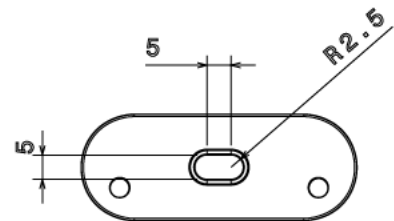

## SBS20WH - FIRE RESISTANT SPACER BAR SADDLE

**Description** SBS20WH - 20mm Fire Resistant Spacer Bar Saddle

**Finish** White

**Material** Pressed Steel

**Packaging** Packed in qty 100

**Additional Notes** RoHS Compliant  
Fully Compliant to Amendment 3 BS7671

Isometric view

Bottom view

Top view

Front view

Side view

All measurements in mm unless otherwise stated