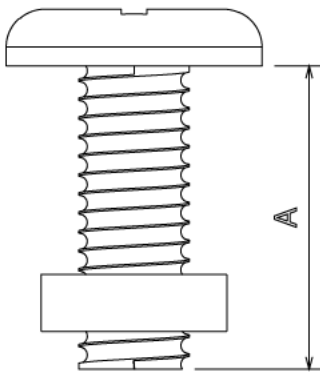

RB650 - ROOFING BOLT & NUT

Description RB650 - M6 x 50mm Roofing Bolt c/w M6 Flat Nut

Finish BZP

Material Steel

Packaging Packed in qty 100

Additional Notes

Front view

CODE	TYPE	A
RB612	M6	12
RB616	M6	16
RB620	M6	20
RB625	M6	25
RB630	M6	30
RB635	M6	35
RB640	M6	40
RB650	M6	50

All measurements in mm unless otherwise stated