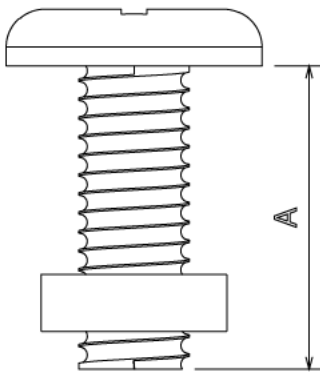

RB640 - ROOFING BOLT & NUT

Description RB640 - M6 x 40mm Roofing Bolt c/w M6 Flat Nut

Finish BZP

Material Steel

Packaging Packed in qty 100

Additional Notes

Front view

CODE	TYPE	A
RB612	M6	12
RB616	M6	16
RB620	M6	20
RB625	M6	25
RB630	M6	30
RB635	M6	35
RB640	M6	40
RB650	M6	50

All measurements in mm unless otherwise stated