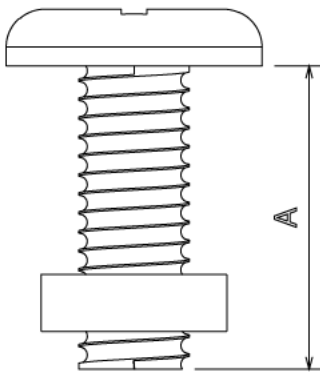

RB635 - ROOFING BOLT & NUT

Description RB635 - M6 x 35mm Roofing Bolt c/w M6 Flat Nut

Finish BZP

Material Steel

Packaging Packed in qty 100

Additional Notes

Front view

CODE	TYPE	A
RB612	M6	12
RB616	M6	16
RB620	M6	20
RB625	M6	25
RB630	M6	30
RB635	M6	35
RB640	M6	40
RB650	M6	50

All measurements in mm unless otherwise stated