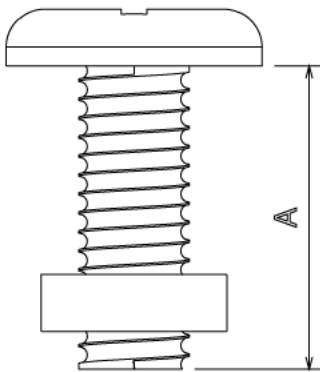

RB630 - ROOFING BOLT & NUT

Description RB630 - M6 x 30mm Roofing Bolt c/w M6 Flat Nut

Finish BZP

Material Steel

Packaging Packed in qty 200

Additional Notes

Front view

CODE	TYPE	A
RB612	M6	12
RB616	M6	16
RB620	M6	20
RB625	M6	25
RB630	M6	30
RB635	M6	35
RB640	M6	40
RB650	M6	50

All measurements in mm unless otherwise stated