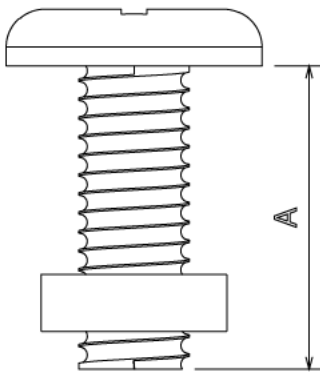

## RB616 - ROOFING BOLT & NUT

**Description** RB616 - M6 x 16mm Roofing Bolt c/w M6 Flat Nut

**Finish** BZP

**Material** Steel

**Packaging** Packed in qty 200

**Additional Notes**

Front view

CODE	TYPE	A
RB612	M6	12
RB616	M6	16
RB620	M6	20
RB625	M6	25
RB630	M6	30
RB635	M6	35
RB640	M6	40
RB650	M6	50

All measurements in mm unless otherwise stated