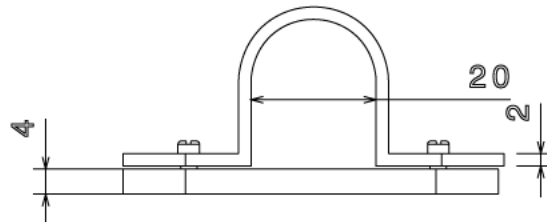

PSBS20 - PVC CONDUIT SPACER BAR SADDLES

Description PSBS20 - 20mm PVC Conduit Spacer Bar Saddles

Finish White (W) Black (B)

Material PVC

Packaging Packed in qty 100

Additional Notes Comprises of Body, Strap and 2 screws
Manufactured to BS4607 part 1

Isometric view

Side view

Top view

Front view

All measurements in mm unless otherwise stated