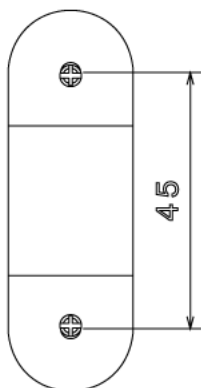

## PSBS20 - PVC CONDUIT SPACER BAR SADDLES

**Description** PSBS20 - 20mm PVC Conduit Spacer Bar Saddles

**Finish** White (W) Black (B)

**Material** PVC

**Packaging** Packed in qty 100

**Additional Notes** Comprises of Body, Strap and 2 screws  
Manufactured to BS4607 part 1

Isometric view

Side view

Top view

Front view

All measurements in mm unless otherwise stated