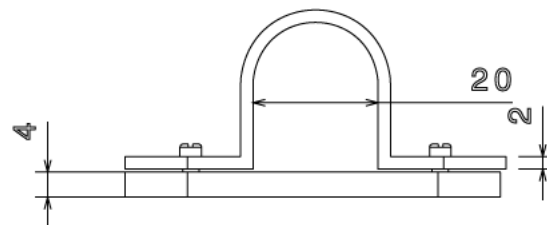

## PSBS20 - PVC CONDUIT SPACER BAR SADDLES

**Description** PSBS20 - 20mm PVC Conduit Spacer Bar Saddles

**Finish** White (W) Black (B)

**Material** PVC

**Packaging** Packed in qty 100

**Additional Notes** Comprises of Body, Strap and 2 screws  
Manufactured to BS4607 part 1

Isometric view

Side view

Top view

Front view

All measurements in mm unless otherwise stated