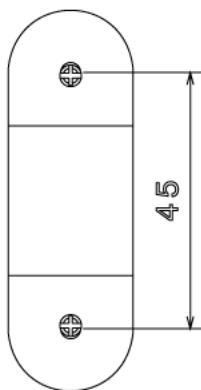

PSBS20 - PVC CONDUIT SPACER BAR SADDLES

Description PSBS20 - 20mm PVC Conduit Spacer Bar Saddles

Finish White (W) Black (B)

Material PVC

Packaging Packed in qty 100

Additional Notes Comprises of Body, Strap and 2 screws
Manufactured to BS4607 part 1

Isometric view

Side view

Top view

Front view

All measurements in mm unless otherwise stated