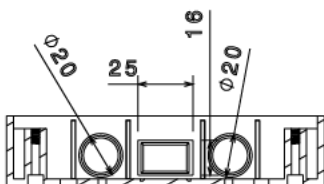

## PSB2 - PVC SURFACE MOUNTED BOX

<b>Description</b>	PSB2 - 32mm 2 Gang Surface Mounted Box
<b>Finish</b>	White
<b>Material</b>	PVC
<b>Packaging</b>	Packed in qty 10
<b>Additional Notes</b>	Product has universal entry knock outs for both Mini Trunking and 20mm Conduit

Isometric view

Front view

Top view

Inside Section view B-B

A B Side View

Inside Section view A-A

All measurements in mm unless otherwise stated