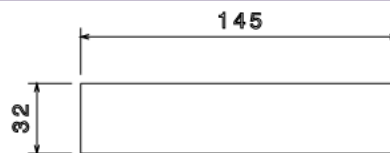

## PSB2 - PVC SURFACE MOUNTED BOX

<b>Description</b>	PSB2 - 32mm 2 Gang Surface Mounted Box
<b>Finish</b>	White
<b>Material</b>	PVC
<b>Packaging</b>	Packed in qty 10
<b>Additional Notes</b>	Product has universal entry knock outs for both Mini Trunking and 20mm Conduit

Isometric view

Front view

Top view

Inside Section view B-B

A B Side View

Inside Section view A-A

All measurements in mm unless otherwise stated