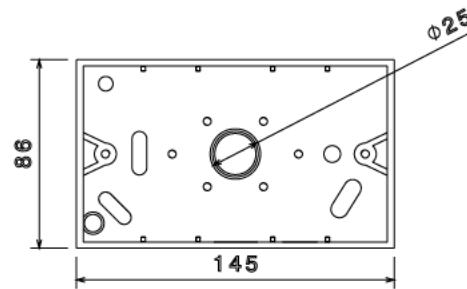

## PSB2 - PVC SURFACE MOUNTED BOX

<b>Description</b>	PSB2 - 32mm 2 Gang Surface Mounted Box
<b>Finish</b>	White
<b>Material</b>	PVC
<b>Packaging</b>	Packed in qty 10
<b>Additional Notes</b>	Product has universal entry knock outs for both Mini Trunking and 20mm Conduit

Isometric view

Front view

Top view

Inside Section view B-B

A B Side View

Inside Section view A-A

All measurements in mm unless otherwise stated