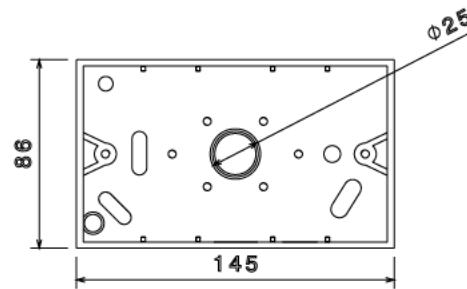

PSB2 - PVC SURFACE MOUNTED BOX

Description	PSB2 - 32mm 2 Gang Surface Mounted Box
Finish	White
Material	PVC
Packaging	Packed in qty 10
Additional Notes	Product has universal entry knock outs for both Mini Trunking and 20mm Conduit

Isometric view

Front view

Top view

Inside Section view B-B

A B Side View

Inside Section view A-A

All measurements in mm unless otherwise stated