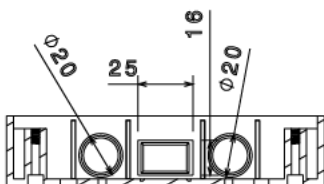

PSB2 - PVC SURFACE MOUNTED BOX

Description	PSB2 - 32mm 2 Gang Surface Mounted Box
Finish	White
Material	PVC
Packaging	Packed in qty 10
Additional Notes	Product has universal entry knock outs for both Mini Trunking and 20mm Conduit

Isometric view

Front view

Top view

Inside Section view B-B

A B Side View

Inside Section view A-A

All measurements in mm unless otherwise stated