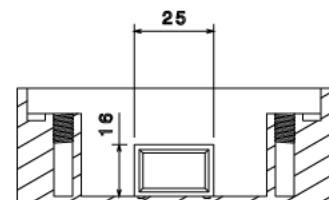

## PSB1/C - PVC SURFACE MOUNTED BOX

<b>Description</b>	PSB1/C - 32mm 1 Gang Surface Mounted Box
<b>Finish</b>	White
<b>Material</b>	PVC
<b>Packaging</b>	Packed in qty 20
<b>Additional Notes</b>	Product has universal entry knock outs for both Mini Trunking and 20mm Conduit

Isometric view

Front view

Inside Section view B-B

Inside Section view A-A

All measurements in mm unless otherwise stated