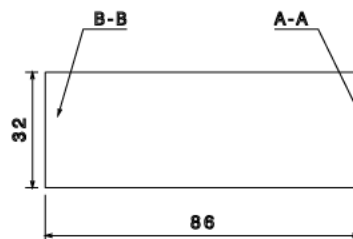

## PSB1/C - PVC SURFACE MOUNTED BOX

<b>Description</b>	PSB1/C - 32mm 1 Gang Surface Mounted Box
<b>Finish</b>	White
<b>Material</b>	PVC
<b>Packaging</b>	Packed in qty 20
<b>Additional Notes</b>	Product has universal entry knock outs for both Mini Trunking and 20mm Conduit

Isometric view

Front view

Inside Section view B-B

Inside Section view A-A

All measurements in mm unless otherwise stated