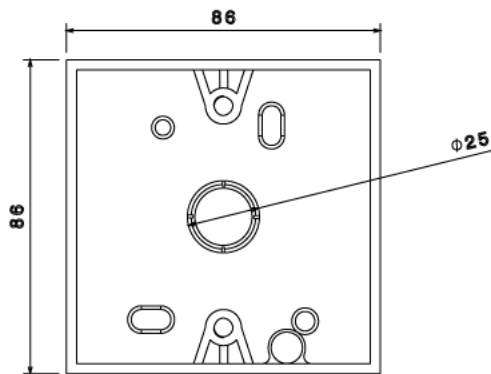

## PSB1/C - PVC SURFACE MOUNTED BOX

<b>Description</b>	PSB1/C - 32mm 1 Gang Surface Mounted Box
<b>Finish</b>	White
<b>Material</b>	PVC
<b>Packaging</b>	Packed in qty 20
<b>Additional Notes</b>	Product has universal entry knock outs for both Mini Trunking and 20mm Conduit

Isometric view

Front view

Inside Section view B-B

Inside Section view A-A

All measurements in mm unless otherwise stated