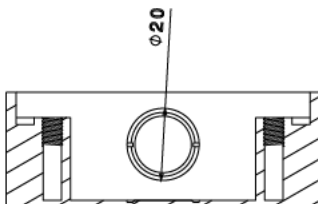

## PSB1/C - PVC SURFACE MOUNTED BOX

<b>Description</b>	PSB1/C - 32mm 1 Gang Surface Mounted Box
<b>Finish</b>	White
<b>Material</b>	PVC
<b>Packaging</b>	Packed in qty 20
<b>Additional Notes</b>	Product has universal entry knock outs for both Mini Trunking and 20mm Conduit

Isometric view

Front view

Inside Section view B-B

Inside Section view A-A

All measurements in mm unless otherwise stated