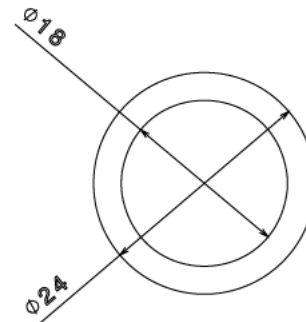

PR25 - PVC REDUCER -

Description PR25W / B - PVC 25mm - 20mm Reducer -

Finish White (W) Black (B)

Material PVC

Packaging Packed in qty 100

Additional Notes Manufactured to BS4607 part 1

Isometric view

Bottom view

Top view

Side view

All measurements in mm unless otherwise stated