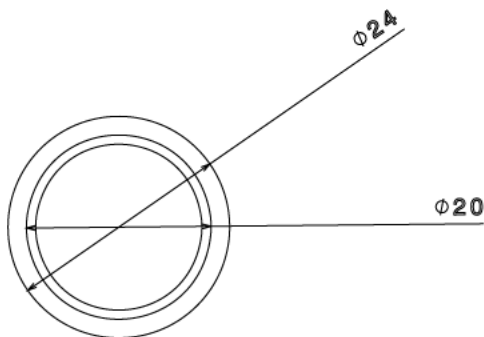

PR25 - PVC REDUCER -

Description PR25W / B - PVC 25mm - 20mm Reducer -

Finish White (W) Black (B)

Material PVC

Packaging Packed in qty 100

Additional Notes Manufactured to BS4607 part 1

Isometric view

Bottom view

Top view

Side view

All measurements in mm unless otherwise stated