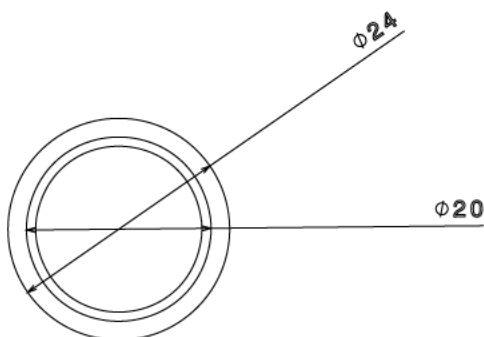

PR25 - PVC REDUCER -

Description PR25W / B - PVC 25mm - 20mm Reducer -

Finish White (W) Black (B)

Material PVC

Packaging Packed in qty 100

Additional Notes Manufactured to BS4607 part 1

Isometric view

Bottom view

Top view

Side view

All measurements in mm unless otherwise stated