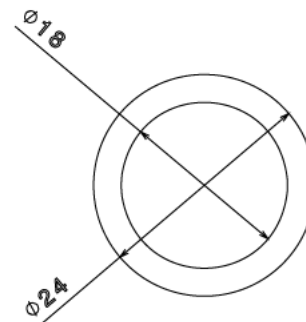

PR25 - PVC REDUCER -

Description PR25W / B - PVC 25mm - 20mm Reducer -

Finish White (W) Black (B)

Material PVC

Packaging Packed in qty 100

Additional Notes Manufactured to BS4607 part 1

Isometric view

Bottom view

Top view

Side view

All measurements in mm unless otherwise stated