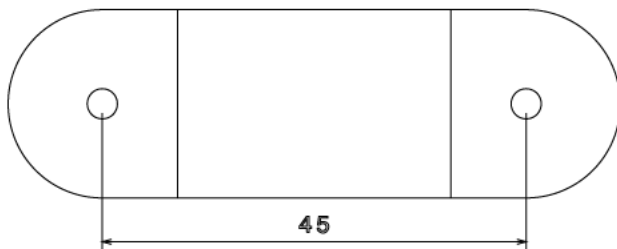

## PPS25 - PVC PLAIN SADDLE -

**Description** PPS25W / B - 25mm PVC Plain Saddle -

**Finish** White (W) Black (B)

**Material** PVC

**Packaging** Packed in qty 100

**Additional Notes** Manufactured to BS4607 part 1

**Isometric view**

**Side view**

**Top view**

**Front view**

All measurements in mm unless otherwise stated