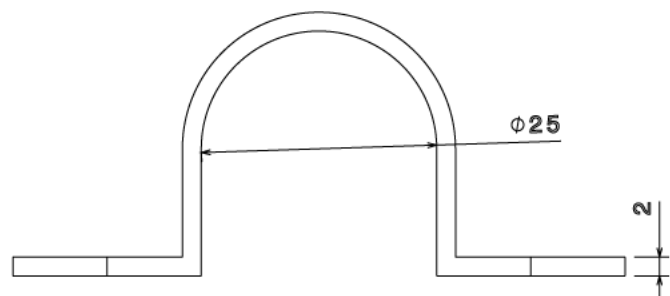

## PPS25 - PVC PLAIN SADDLE -

**Description** PPS25W / B - 25mm PVC Plain Saddle -

**Finish** White (W) Black (B)

**Material** PVC

**Packaging** Packed in qty 100

**Additional Notes** Manufactured to BS4607 part 1

**Isometric view**

**Side view**

**Top view**

**Front view**

All measurements in mm unless otherwise stated