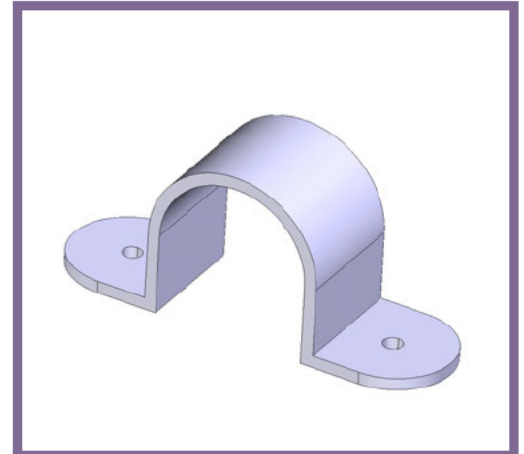

## PPS25 - PVC PLAIN SADDLE -

**Description** PPS25W / B - 25mm PVC Plain Saddle -

**Finish** White (W) Black (B)

**Material** PVC

**Packaging** Packed in qty 100

**Additional Notes** Manufactured to BS4607 part 1

**Isometric view**

**Side view**

**Top view**

**Front view**

All measurements in mm unless otherwise stated