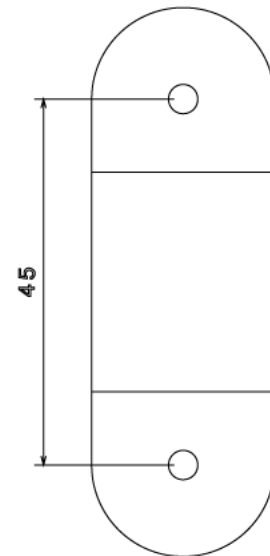

PPS20 - PVC PLAIN SADDLE -

Description PPS20W / B - 20mm PVC Plain Saddle -

Finish White (W) Black (B)

Material PVC

Packaging Packed in qty 100

Additional Notes Manufactured to BS4607 part 1

Isometric view

Side view

Top view

Front view

All measurements in mm unless otherwise stated