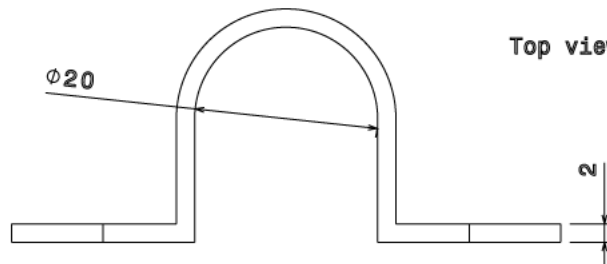

PPS20 - PVC PLAIN SADDLE -

Description PPS20W / B - 20mm PVC Plain Saddle -

Finish White (W) Black (B)

Material PVC

Packaging Packed in qty 100

Additional Notes Manufactured to BS4607 part 1

Isometric view

Side view

Top view

Front view

All measurements in mm unless otherwise stated