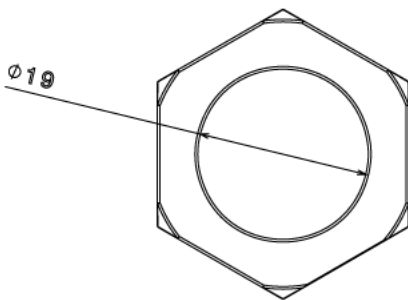

PMB25 - PVC MALE BUSH SCREWED -

Description PMB25W / B - 25mm PVC Male Bush Screwed -

Finish White (W) Black (B)

Material PVC

Packaging Packed in qty 100

Additional Notes Manufactured to BS4607 part 1

Isometric view

Top view

25MM PVC CONDUIT THREAD

Side view

All measurements in mm unless otherwise stated