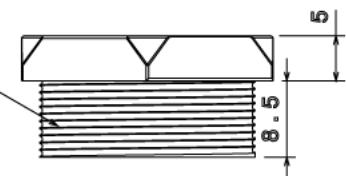

PMB25 - PVC MALE BUSH SCREWED -

Description PMB25W / B - 25mm PVC Male Bush Screwed -

Finish White (W) Black (B)

Material PVC

Packaging Packed in qty 100

Additional Notes Manufactured to BS4607 part 1

Isometric view

Top view

25MM PVC CONDUIT THREAD

Side view

All measurements in mm unless otherwise stated