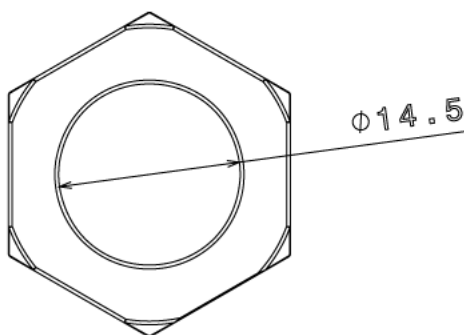

PMB20 - PVC MALE BUSH SCREWED -

Description PMB20W / B - 20mm PVC Male Bush Screwed -

Finish White (W) Black (B)

Material PVC

Packaging Packed in qty 100

Additional Notes Manufactured to BS4607 part 1

Isometric view

Top view

Side view

All measurements in mm unless otherwise stated