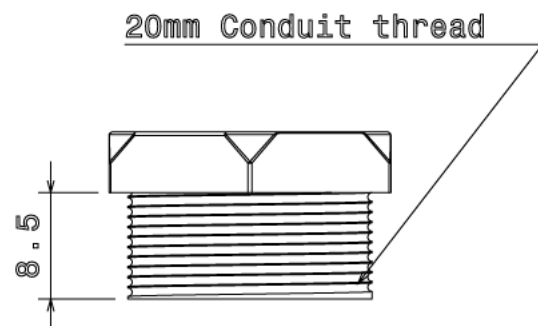

PMB20 - PVC MALE BUSH SCREWED -

Description PMB20W / B - 20mm PVC Male Bush Screwed -

Finish White (W) Black (B)

Material PVC

Packaging Packed in qty 100

Additional Notes Manufactured to BS4607 part 1

Isometric view

Top view

Side view

All measurements in mm unless otherwise stated