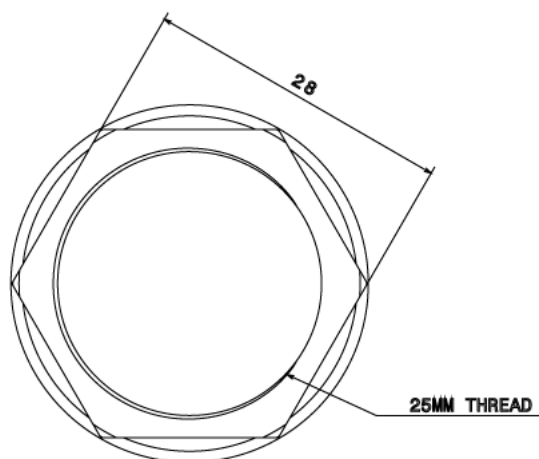

## PLN25 - PVC LOCKNUT -

**Description** PLN25W / B / R - PVC 25mm Locknut

**Finish** White (W) Black (B) Red (R)

**Material** PVC

**Packaging** Packed in qty 100

**Additional Notes** Manufactured to BS4607 part 1

Isometric view

Top view

Side view

All measurements in mm unless otherwise stated