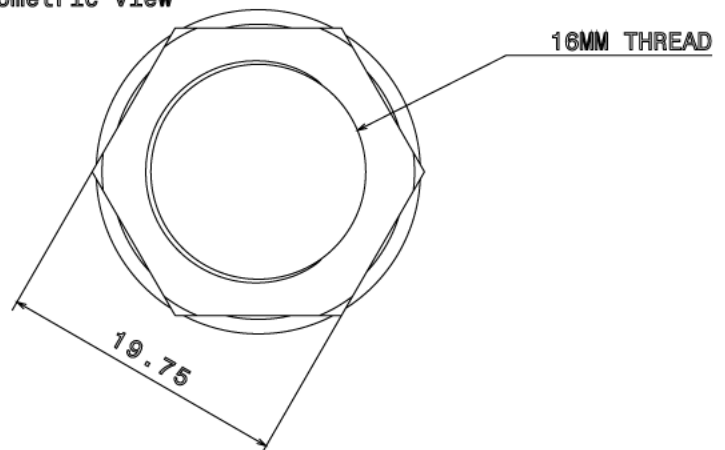

## PLN16 - PVC LOCKNUT -

**Description** PLN16W / B / R - PVC 16mm Locknut

**Finish** White (W) Black (B) Red (R)

**Material** PVC

**Packaging** Packed in qty 100

**Additional Notes** Manufactured to BS4607 part 1

Isometric view

Side view

Top view

All measurements in mm unless otherwise stated