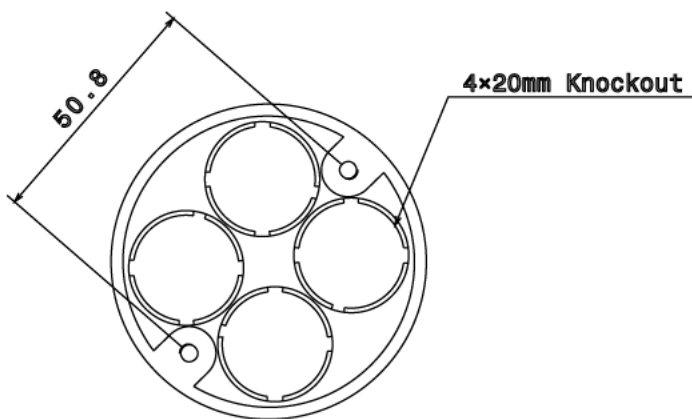

PL4 - PVC CONDUIT LOOPIN BOX

Description	PL4W / B - PVC Conduit Loopin Box
Finish	White (W) Black (B)
Material	PVC
Packaging	Packed in qty 20
Additional Notes	Product includes 2 x M4 Brass Inserts & 4 x 20mm Knockouts Manufactured to BS4607 part 1

Isometric view

Side view

Top view

Bottom view

All measurements in mm unless otherwise stated