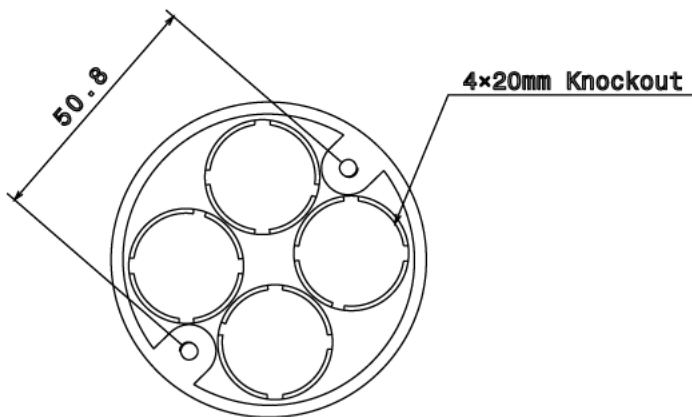

PL4 - PVC CONDUIT LOOPIN BOX

Description	PL4W / B - PVC Conduit Loopin Box
Finish	White (W) Black (B)
Material	PVC
Packaging	Packed in qty 20
Additional Notes	Product includes 2 x M4 Brass Inserts & 4 x 20mm Knockouts Manufactured to BS4607 part 1

Isometric view

Side view

Top view

Bottom view

All measurements in mm unless otherwise stated