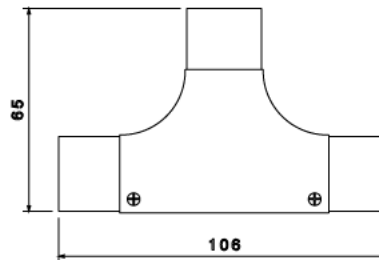

PIT20 - PVC CONDUIT INSPECTION TEE

Description PIT20W / B - PVC 20mm Conduit Inspection Tee

Finish White (W) Black (B)

Material PVC

Packaging Packed in qty 20

Additional Notes Manufactured to BS4607 part 1

Isometric view

Right view

Left view

Front view

All measurements in mm unless otherwise stated