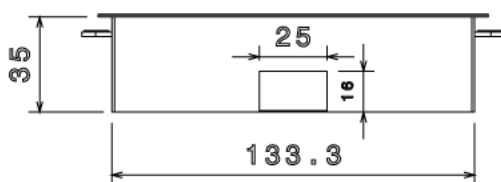

## PDLB2 - DRY LINING BOX - 2 GANG

**Description** PDLB2 - 35mm Dry Lining Box - 2 Gang

**Finish** White

**Material** PVC

**Packaging** Packed in qty 10

**Additional Notes**

Isometric view

Side view

Front view

Top view

All measurements in mm unless otherwise stated