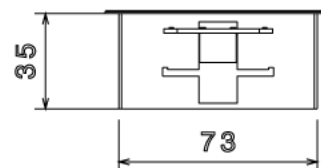

## PDLB2 - DRY LINING BOX - 2 GANG

**Description** PDLB2 - 35mm Dry Lining Box - 2 Gang

**Finish** White

**Material** PVC

**Packaging** Packed in qty 10

**Additional Notes**

Isometric view

Side view

Front view

Top view

All measurements in mm unless otherwise stated