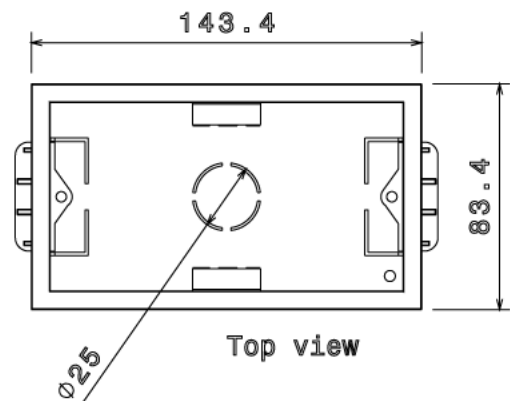

## PDLB2 - DRY LINING BOX - 2 GANG

**Description** PDLB2 - 35mm Dry Lining Box - 2 Gang

**Finish** White

**Material** PVC

**Packaging** Packed in qty 10

**Additional Notes**

Isometric view

Side view

Front view

Top view

All measurements in mm unless otherwise stated