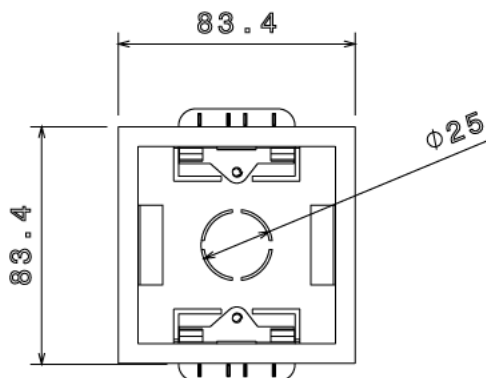

## PDLB1 - DRY LINING BOX - 1 GANG

**Description** PDLB1 - 35mm Dry Lining Box - 1 Gang

**Finish** White

**Material** PVC

**Packaging** Packed in qty 20

**Additional Notes**

Isometric view

Side view

Top view

Front view

All measurements in mm unless otherwise stated