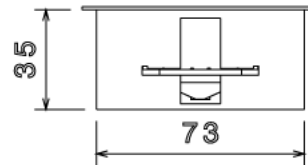

## PDLB1 - DRY LINING BOX - 1 GANG

**Description** PDLB1 - 35mm Dry Lining Box - 1 Gang

**Finish** White

**Material** PVC

**Packaging** Packed in qty 20

**Additional Notes**

Isometric view

Side view

Top view

Front view

All measurements in mm unless otherwise stated