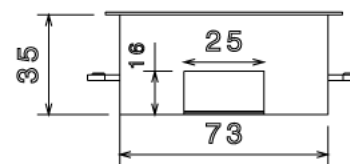

## PDLB1 - DRY LINING BOX - 1 GANG

**Description** PDLB1 - 35mm Dry Lining Box - 1 Gang

**Finish** White

**Material** PVC

**Packaging** Packed in qty 20

**Additional Notes**

Isometric view

Side view

Top view

Front view

All measurements in mm unless otherwise stated