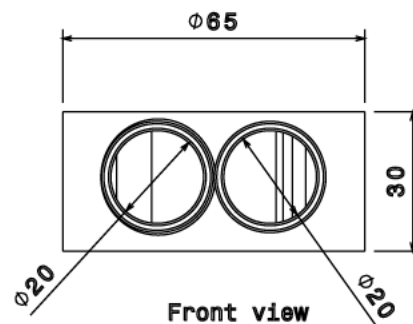

PB8 - PVC CONDUIT BOX

Description PB8W / B - 20mm H PVC Conduit Box

Finish White (W) Black (B)

Material PVC

Packaging Packed in qty 20

Additional Notes Manufactured to BS4607 part 1
Product includes 2 x M4 Brass Inserts

Isometric view

Top view

Side view

Front view

All measurements in mm unless otherwise stated