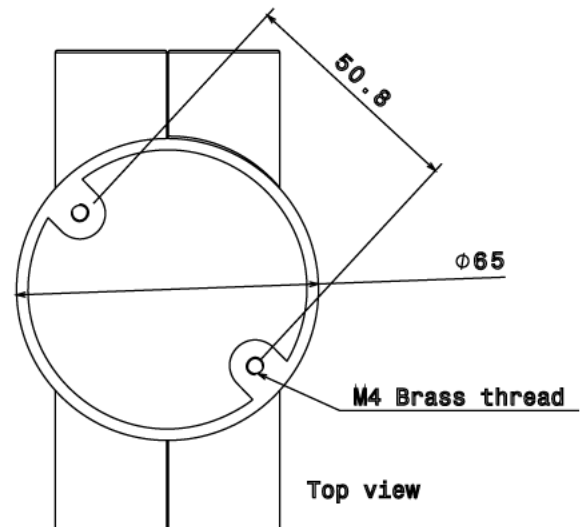

PB8 - PVC CONDUIT BOX

Description PB8W / B - 20mm H PVC Conduit Box

Finish White (W) Black (B)

Material PVC

Packaging Packed in qty 20

Additional Notes Manufactured to BS4607 part 1
Product includes 2 x M4 Brass Inserts

Isometric view

Top view

Side view

Front view

All measurements in mm unless otherwise stated