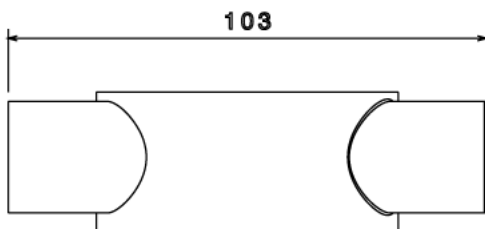

PB8 - PVC CONDUIT BOX

Description PB8W / B - 20mm H PVC Conduit Box

Finish White (W) Black (B)

Material PVC

Packaging Packed in qty 20

Additional Notes Manufactured to BS4607 part 1
Product includes 2 x M4 Brass Inserts

Isometric view

Top view

Side view

Front view

All measurements in mm unless otherwise stated