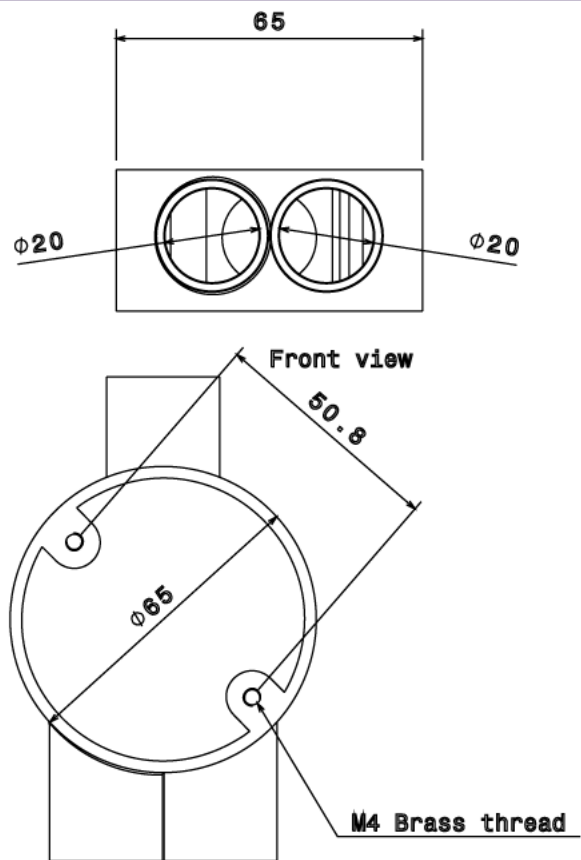

PB7 - PVC CONDUIT BOX

Description PB7W / B - 20mm Y PVC Conduit Box

Finish White (W) Black (B)

Material PVC

Packaging Packed in qty 20

Additional Notes Manufactured to BS4607 part 1
Product includes 2 x M4 Brass Inserts

Isometric view

Side view

Front view

Top view

All measurements in mm unless otherwise stated