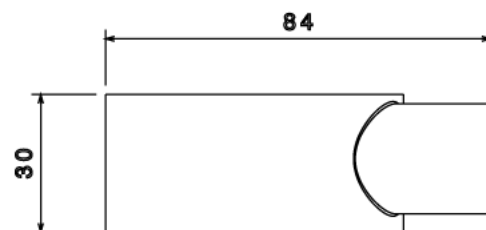

PB6 - PVC CONDUIT BOX

Description PB6W / B - 20mm U PVC Conduit Box

Finish White (W) Black (B)

Material PVC

Packaging Packed in qty 20

Additional Notes Manufactured to BS4607 part 1
Product includes 2 x M4 Brass Inserts

M4 Brass thread **Isometric view**

Top view

Front view

Side view

All measurements in mm unless otherwise stated