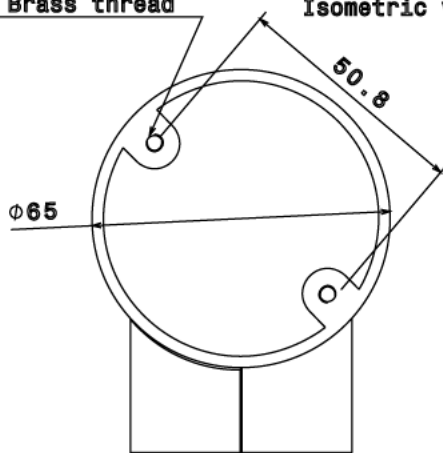

PB6 - PVC CONDUIT BOX

Description PB6W / B - 20mm U PVC Conduit Box

Finish White (W) Black (B)

Material PVC

Packaging Packed in qty 20

Additional Notes Manufactured to BS4607 part 1
Product includes 2 x M4 Brass Inserts

M4 Brass thread **Isometric view**

Top view

Front view

Side view

All measurements in mm unless otherwise stated