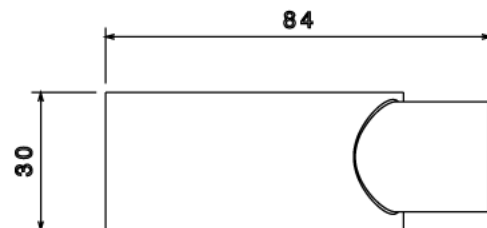

PB6 - PVC CONDUIT BOX

Description PB6W / B - 20mm U PVC Conduit Box

Finish White (W) Black (B)

Material PVC

Packaging Packed in qty 20

Additional Notes Manufactured to BS4607 part 1
Product includes 2 x M4 Brass Inserts

M4 Brass thread Isometric view

Top view

Front view

Side view

All measurements in mm unless otherwise stated