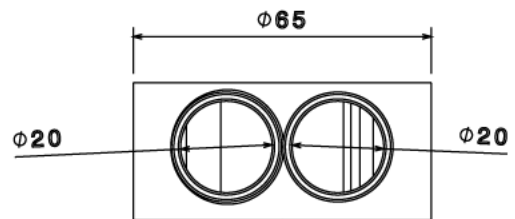

PB6 - PVC CONDUIT BOX

Description PB6W / B - 20mm U PVC Conduit Box

Finish White (W) Black (B)

Material PVC

Packaging Packed in qty 20

Additional Notes Manufactured to BS4607 part 1
Product includes 2 x M4 Brass Inserts

M4 Brass thread **Isometric view**

Top view

Front view

Side view

All measurements in mm unless otherwise stated