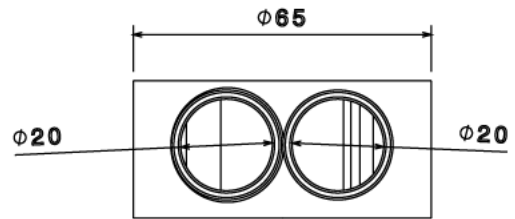

PB6 - PVC CONDUIT BOX

Description PB6W / B - 20mm U PVC Conduit Box

Finish White (W) Black (B)

Material PVC

Packaging Packed in qty 20

Additional Notes Manufactured to BS4607 part 1
Product includes 2 x M4 Brass Inserts

M4 Brass thread Isometric view

Top view

Front view

Side view

All measurements in mm unless otherwise stated