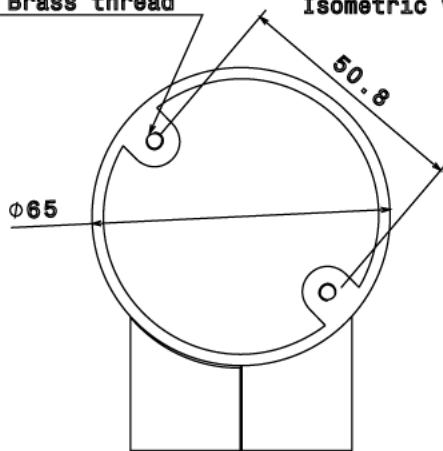

PB6 - PVC CONDUIT BOX

Description PB6W / B - 20mm U PVC Conduit Box

Finish White (W) Black (B)

Material PVC

Packaging Packed in qty 20

Additional Notes Manufactured to BS4607 part 1
Product includes 2 x M4 Brass Inserts

M4 Brass thread Isometric view

Top view

Front view

Side view

All measurements in mm unless otherwise stated