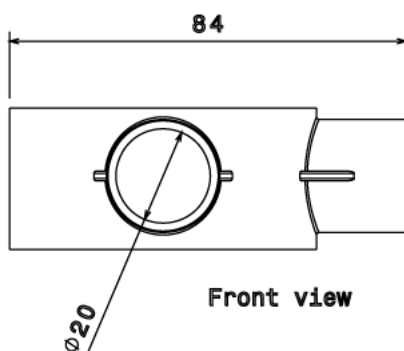

PB3 - PVC CONDUIT BOX

Description PB3W / B - 20mm Angle PVC Conduit Box

Finish White (W) Black (B)

Material PVC

Packaging Packed in qty 20

Additional Notes Manufactured to BS4607 part 1
Product includes 2 x M4 Brass Inserts

Isometric view

Side view

Front view

Top view

All measurements in mm unless otherwise stated