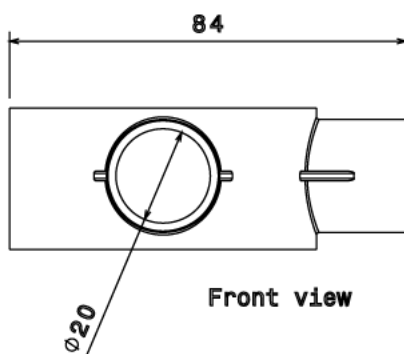

PB3 - PVC CONDUIT BOX

Description PB3W / B - 20mm Angle PVC Conduit Box

Finish White (W) Black (B)

Material PVC

Packaging Packed in qty 20

Additional Notes Manufactured to BS4607 part 1
Product includes 2 x M4 Brass Inserts

Isometric view

Side view

Front view

Top view

All measurements in mm unless otherwise stated