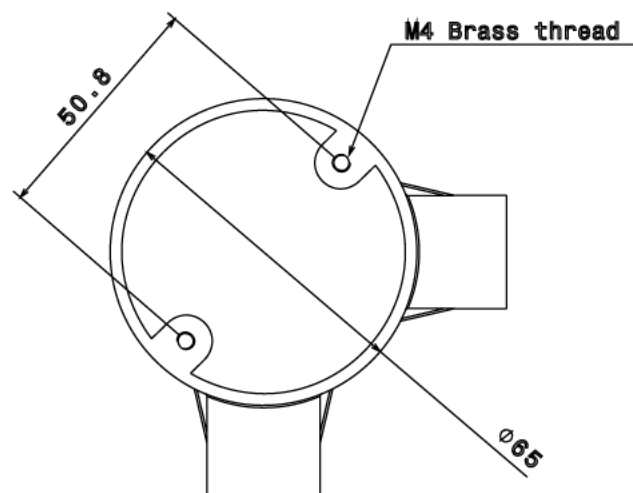

PB3 - PVC CONDUIT BOX

Description PB3W / B - 20mm Angle PVC Conduit Box

Finish White (W) Black (B)

Material PVC

Packaging Packed in qty 20

Additional Notes Manufactured to BS4607 part 1
Product includes 2 x M4 Brass Inserts

Isometric view

Side view

Front view

Top view

All measurements in mm unless otherwise stated