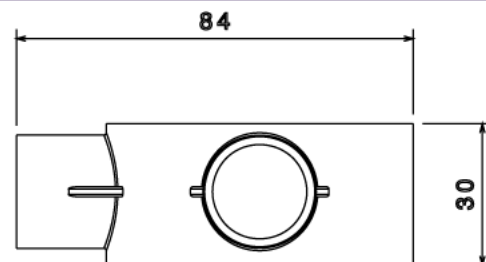

PB3 - PVC CONDUIT BOX

Description PB3W / B - 20mm Angle PVC Conduit Box

Finish White (W) Black (B)

Material PVC

Packaging Packed in qty 20

Additional Notes Manufactured to BS4607 part 1
Product includes 2 x M4 Brass Inserts

Isometric view

Side view

Front view

Top view

All measurements in mm unless otherwise stated