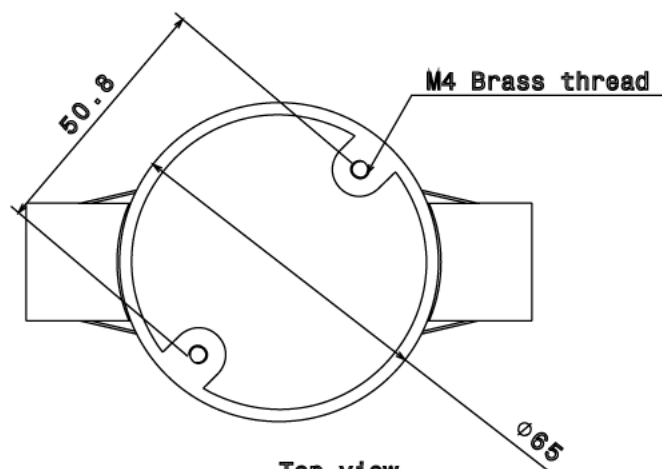

## PB2 - PVC CONDUIT BOX

**Description** PB2W / B - 20mm Through PVC Conduit Box

**Finish** White (W) Black (B)

**Material** PVC

**Packaging** Packed in qty 20

**Additional Notes** Manufactured to BS4607 part 1  
Product includes 2 x M4 Brass Inserts

**Isometric view**

**Front view**

**Side view**

**Top view**

All measurements in mm unless otherwise stated