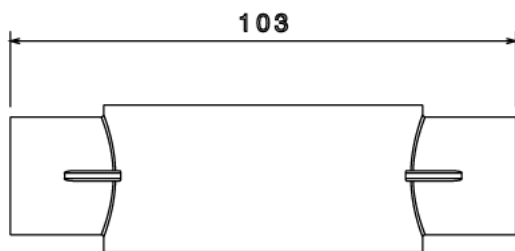

## PB2 - PVC CONDUIT BOX

**Description** PB2W / B - 20mm Through PVC Conduit Box

**Finish** White (W) Black (B)

**Material** PVC

**Packaging** Packed in qty 20

**Additional Notes** Manufactured to BS4607 part 1  
Product includes 2 x M4 Brass Inserts

**Isometric view**

**Front view**

**Side view**

**Top view**

All measurements in mm unless otherwise stated