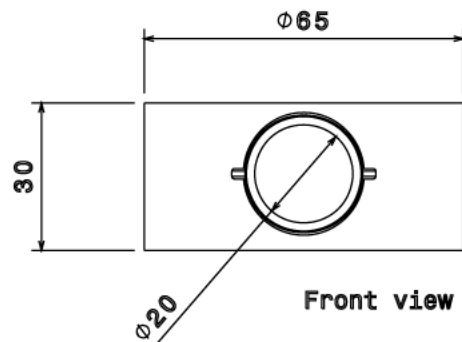

## PB2 - PVC CONDUIT BOX

**Description** PB2W / B - 20mm Through PVC Conduit Box

**Finish** White (W) Black (B)

**Material** PVC

**Packaging** Packed in qty 20

**Additional Notes** Manufactured to BS4607 part 1  
Product includes 2 x M4 Brass Inserts

**Isometric view**

**Front view**

**Side view**

**Top view**

All measurements in mm unless otherwise stated