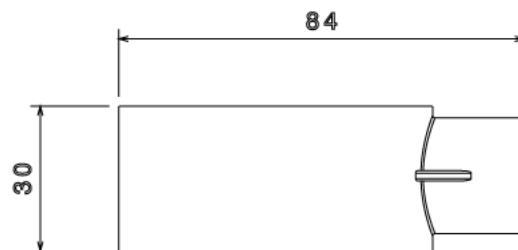

PB1 - PVC CONDUIT BOX

Description PB1W / B - 20mm Terminal PVC Conduit Box

Finish White (W) Black (B)

Material PVC

Packaging Packed in qty 20

Additional Notes Manufactured to BS4607 part 1
Product includes 2 x M4 Brass Inserts

Isometric view

Side view

Front view

Top view

All measurements in mm unless otherwise stated