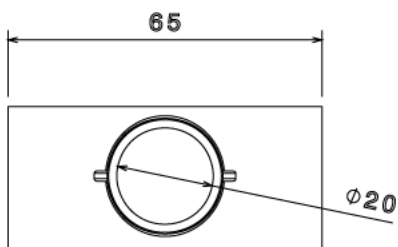

PB1 - PVC CONDUIT BOX

Description PB1W / B - 20mm Terminal PVC Conduit Box

Finish White (W) Black (B)

Material PVC

Packaging Packed in qty 20

Additional Notes Manufactured to BS4607 part 1
Product includes 2 x M4 Brass Inserts

Isometric view

Side view

Front view

Top view

All measurements in mm unless otherwise stated