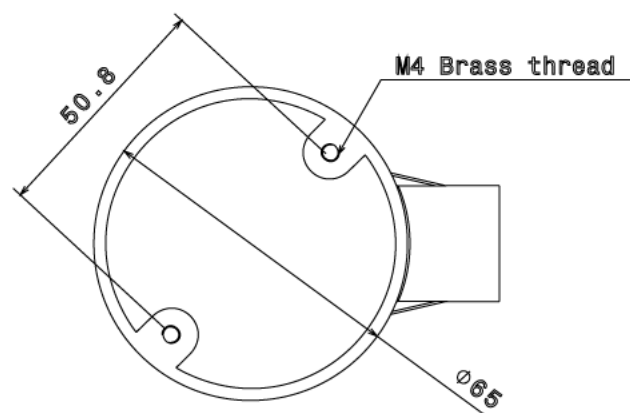

PB1 - PVC CONDUIT BOX

Description PB1W / B - 20mm Terminal PVC Conduit Box

Finish White (W) Black (B)

Material PVC

Packaging Packed in qty 20

Additional Notes Manufactured to BS4607 part 1
Product includes 2 x M4 Brass Inserts

Isometric view

Side view

Front view

Top view

All measurements in mm unless otherwise stated