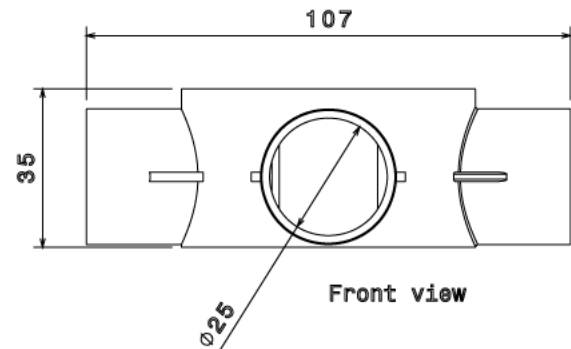

PB15 - PVC CONDUIT BOX

Description PB15W / B - 25mm Intersection PVC Conduit Box

Finish White (W) Black (B)

Material PVC

Packaging Packed in qty 20

Additional Notes Manufactured to BS4607 part 1
Product includes 2 x M4 Brass Inserts

Isometric view

Front view

Side view

Top view

All measurements in mm unless otherwise stated