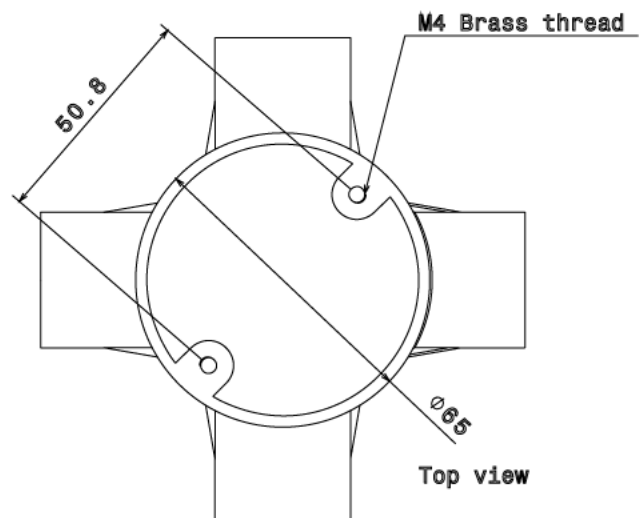

PB15 - PVC CONDUIT BOX

Description PB15W / B - 25mm Intersection PVC Conduit Box

Finish White (W) Black (B)

Material PVC

Packaging Packed in qty 20

Additional Notes Manufactured to BS4607 part 1
Product includes 2 x M4 Brass Inserts

Isometric view

Front view

Side view

Top view

All measurements in mm unless otherwise stated