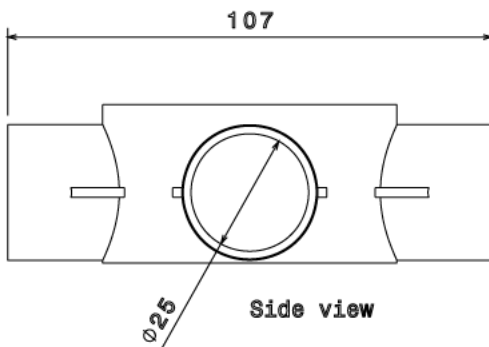

PB15 - PVC CONDUIT BOX

Description PB15W / B - 25mm Intersection PVC Conduit Box

Finish White (W) Black (B)

Material PVC

Packaging Packed in qty 20

Additional Notes Manufactured to BS4607 part 1
Product includes 2 x M4 Brass Inserts

Isometric view

Front view

Side view

Top view

All measurements in mm unless otherwise stated