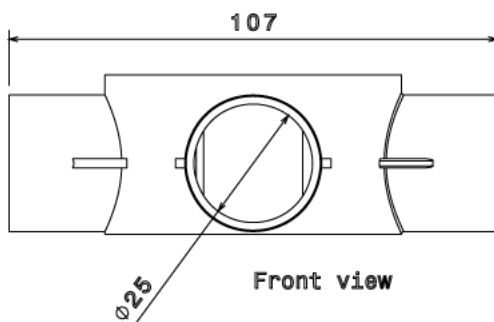

## PB14 - PVC CONDUIT BOX

**Description** PB14W / B - 25mm Tee PVC Conduit Box

**Finish** White (W) Black (B)

**Material** PVC

**Packaging** Packed in qty 20

**Additional Notes** Manufactured to BS4607 part 1  
Product includes 2 x M4 Brass Inserts

Isometric view

Side view

Front view

Top view

All measurements in mm unless otherwise stated