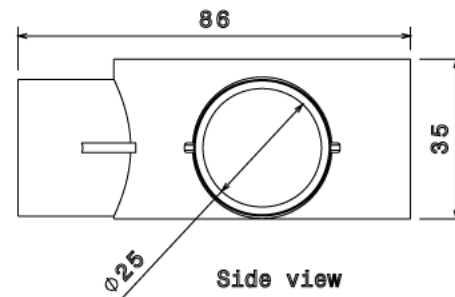

PB14 - PVC CONDUIT BOX

Description PB14W / B - 25mm Tee PVC Conduit Box

Finish White (W) Black (B)

Material PVC

Packaging Packed in qty 20

Additional Notes Manufactured to BS4607 part 1
Product includes 2 x M4 Brass Inserts

Isometric view

Side view

Front view

Top view

All measurements in mm unless otherwise stated