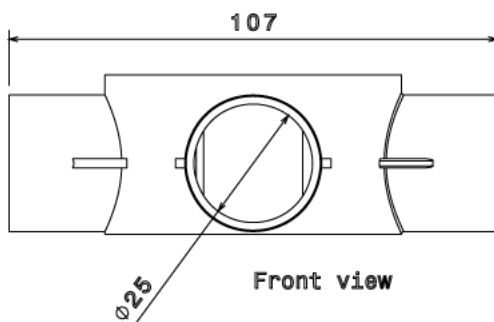

PB14 - PVC CONDUIT BOX

Description PB14W / B - 25mm Tee PVC Conduit Box

Finish White (W) Black (B)

Material PVC

Packaging Packed in qty 20

Additional Notes Manufactured to BS4607 part 1
Product includes 2 x M4 Brass Inserts

Isometric view

Side view

Front view

Top view

All measurements in mm unless otherwise stated