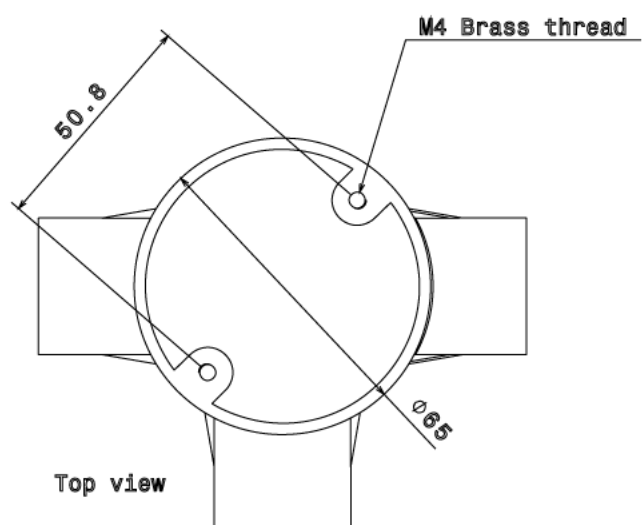

PB14 - PVC CONDUIT BOX

Description PB14W / B - 25mm Tee PVC Conduit Box

Finish White (W) Black (B)

Material PVC

Packaging Packed in qty 20

Additional Notes Manufactured to BS4607 part 1
Product includes 2 x M4 Brass Inserts

Isometric view

Side view

Front view

Top view

All measurements in mm unless otherwise stated