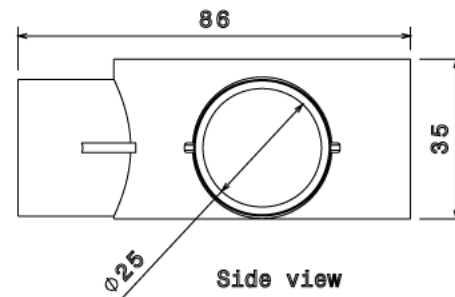

## PB14 - PVC CONDUIT BOX

**Description** PB14W / B - 25mm Tee PVC Conduit Box

**Finish** White (W) Black (B)

**Material** PVC

**Packaging** Packed in qty 20

**Additional Notes** Manufactured to BS4607 part 1  
Product includes 2 x M4 Brass Inserts

Isometric view

Side view

Front view

Top view

All measurements in mm unless otherwise stated