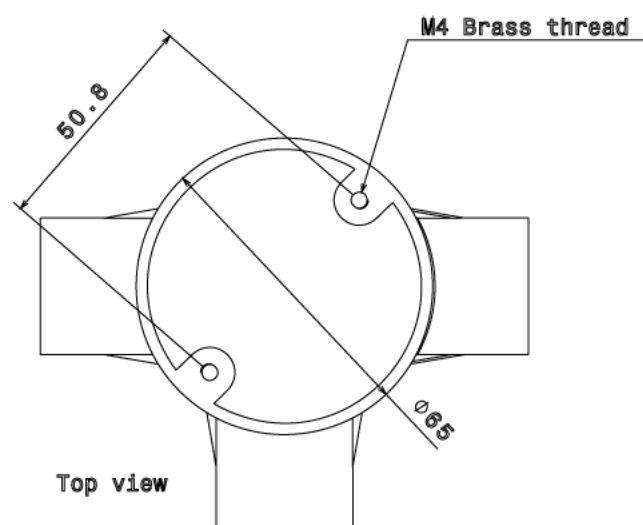

## PB14 - PVC CONDUIT BOX

**Description** PB14W / B - 25mm Tee PVC Conduit Box

**Finish** White (W) Black (B)

**Material** PVC

**Packaging** Packed in qty 20

**Additional Notes** Manufactured to BS4607 part 1  
Product includes 2 x M4 Brass Inserts

Isometric view

Side view

Front view

Top view

All measurements in mm unless otherwise stated