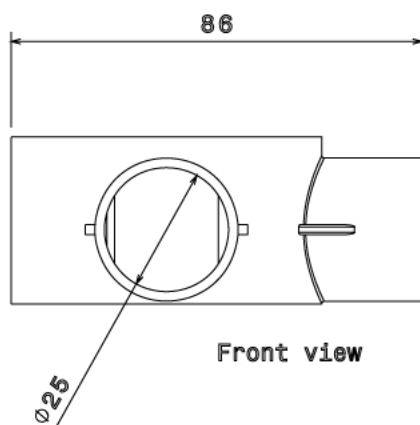

PB13 - PVC CONDUIT BOX

Description PB13W / B - 25mm Angle PVC Conduit Box

Finish White (W) Black (B)

Material PVC

Packaging Packed in qty 20

Additional Notes Manufactured to BS4607 part 1
Product includes 2 x M4 Brass Inserts

Isometric view

Side view

Front view

Top view

All measurements in mm unless otherwise stated