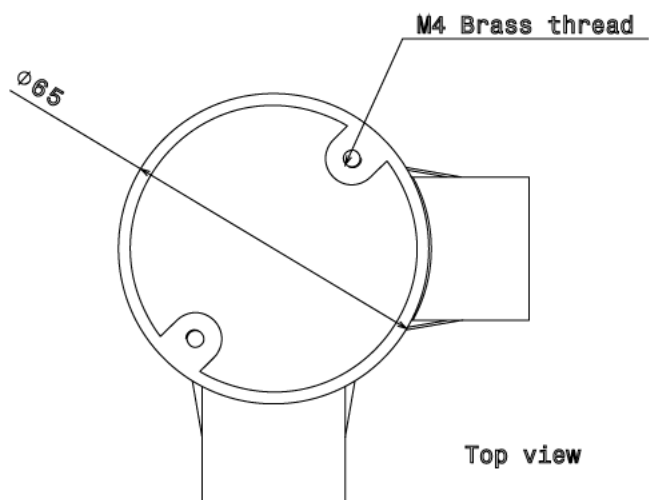

PB13 - PVC CONDUIT BOX

Description PB13W / B - 25mm Angle PVC Conduit Box

Finish White (W) Black (B)

Material PVC

Packaging Packed in qty 20

Additional Notes Manufactured to BS4607 part 1
Product includes 2 x M4 Brass Inserts

Isometric view

Side view

Front view

Top view

All measurements in mm unless otherwise stated