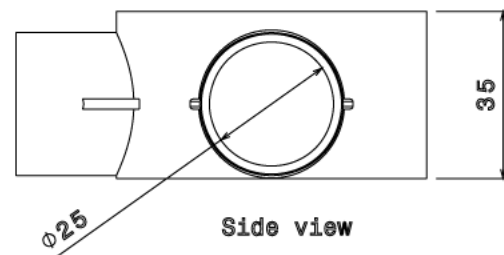

PB13 - PVC CONDUIT BOX

Description PB13W / B - 25mm Angle PVC Conduit Box

Finish White (W) Black (B)

Material PVC

Packaging Packed in qty 20

Additional Notes Manufactured to BS4607 part 1
Product includes 2 x M4 Brass Inserts

Isometric view

Side view

Front view

Top view

All measurements in mm unless otherwise stated