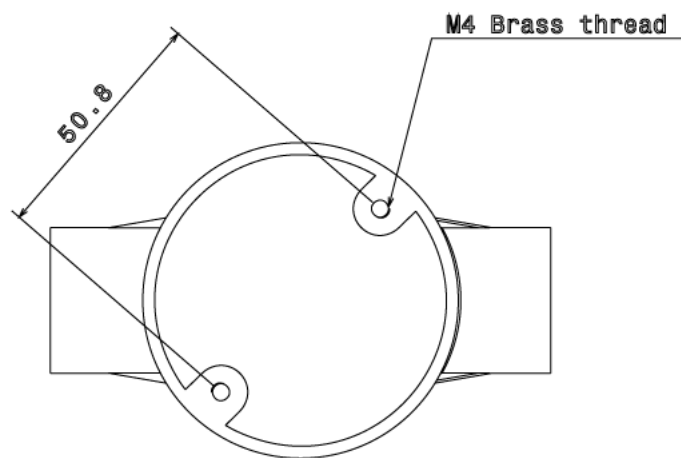

PB12 - PVC CONDUIT BOX

Description PB12W / B - 25mm Through PVC Conduit Box

Finish White (W) Black (B)

Material PVC

Packaging Packed in qty 20

Additional Notes Manufactured to BS4607 part 1
Product includes 2 x M4 Brass Inserts

Isometric view

Side view

Front view

Top view

All measurements in mm unless otherwise stated