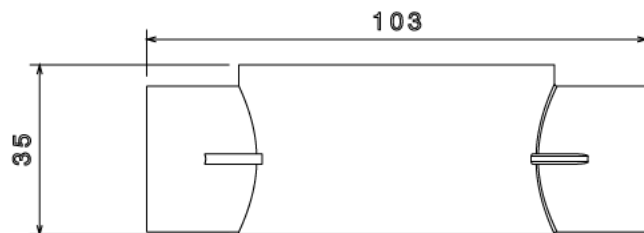

PB12 - PVC CONDUIT BOX

Description PB12W / B - 25mm Through PVC Conduit Box

Finish White (W) Black (B)

Material PVC

Packaging Packed in qty 20

Additional Notes Manufactured to BS4607 part 1
Product includes 2 x M4 Brass Inserts

Isometric view

Side view

Front view

Top view

All measurements in mm unless otherwise stated