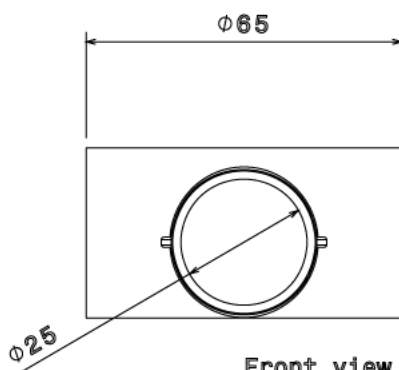

PB12 - PVC CONDUIT BOX

Description PB12W / B - 25mm Through PVC Conduit Box

Finish White (W) Black (B)

Material PVC

Packaging Packed in qty 20

Additional Notes Manufactured to BS4607 part 1
Product includes 2 x M4 Brass Inserts

Isometric view

Side view

Front view

Top view

All measurements in mm unless otherwise stated