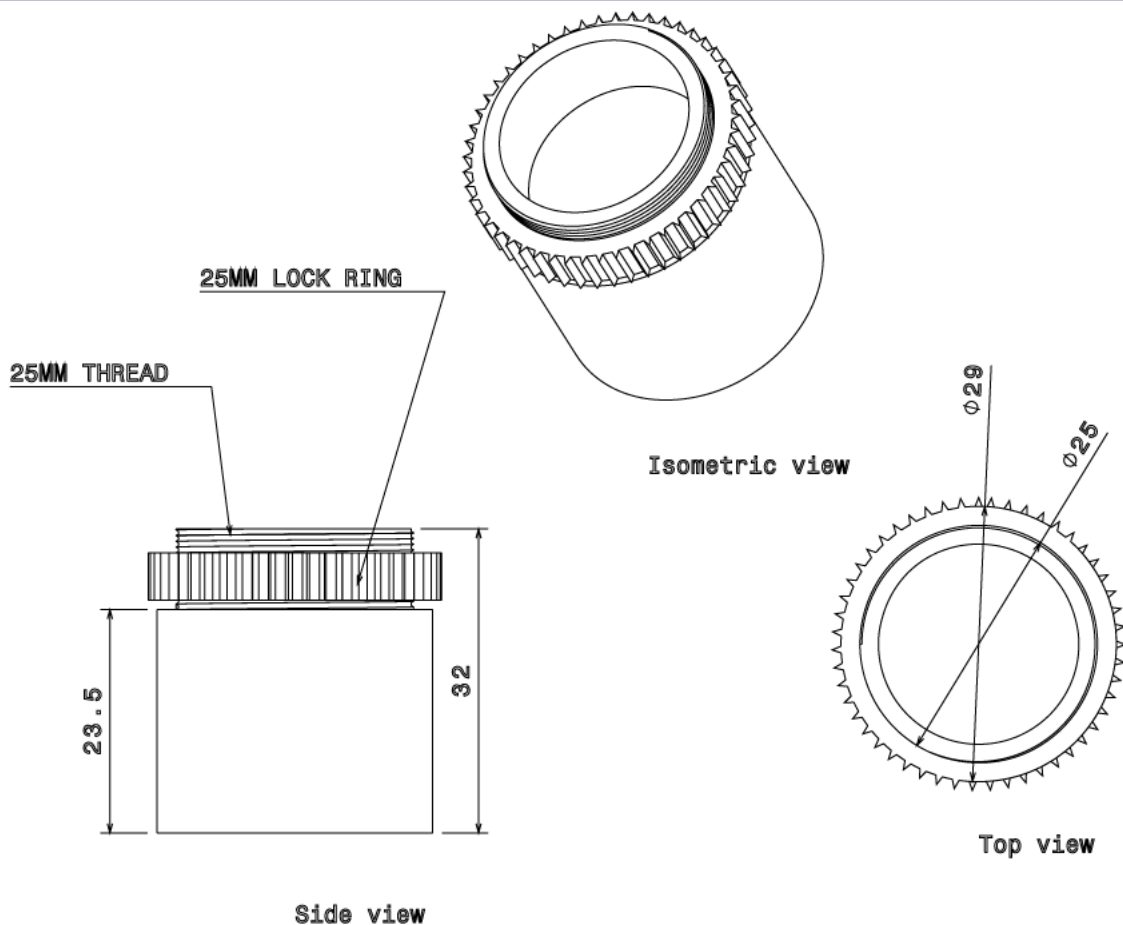

PAM25 - PVC CONDUIT ACCESSORIES

Description PAM25W / B - 25mm Male Adaptor

Finish White (W) Black (B)

Material PVC

Packaging Packed in qty 100

Additional Notes Manufactured to BS4607 part 1

All measurements in mm unless otherwise stated