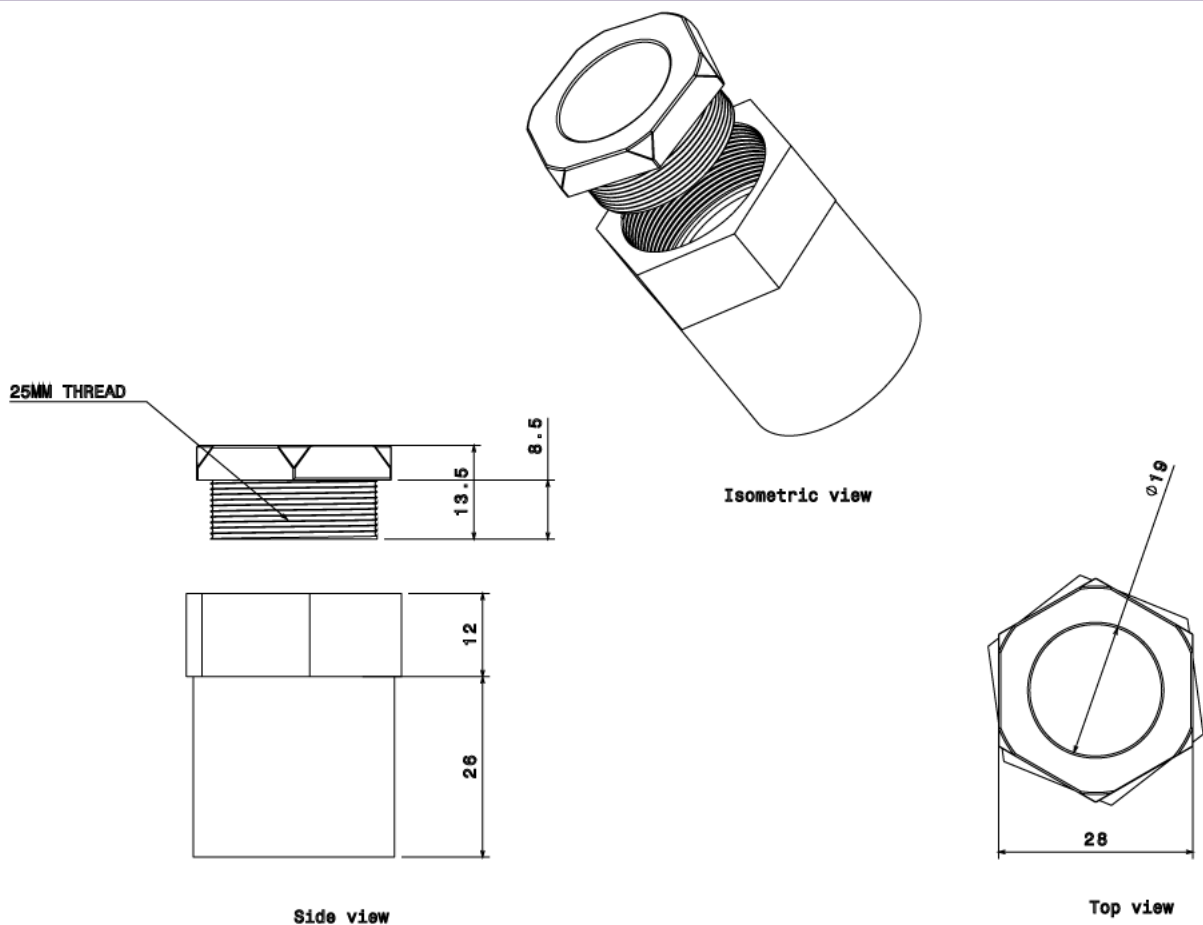

PAF25 - PVC CONDUIT ACCESSORIES

Description PAF25W / B - 25mm Female Adaptor

Finish White (W) Black (B)

Material PVC

Packaging Packed in qty 100

Additional Notes Manufactured to BS4607 part 1

All measurements in mm unless otherwise stated