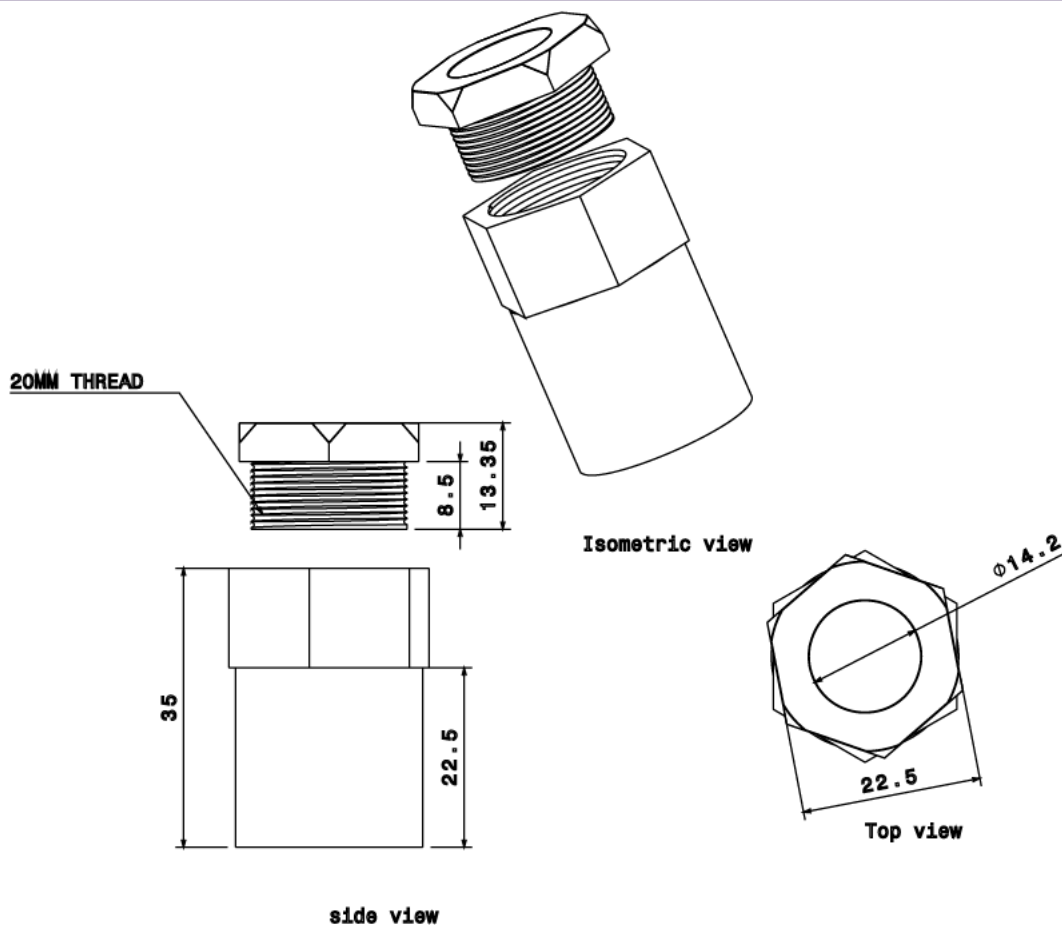

PAF20 - PVC CONDUIT ACCESSORIES

Description PAF20W / B - 20mm Female Adaptor

Finish White (W) Black (B)

Material PVC

Packaging Packed in qty 100

Additional Notes Manufactured to BS4607 part 1

All measurements in mm unless otherwise stated